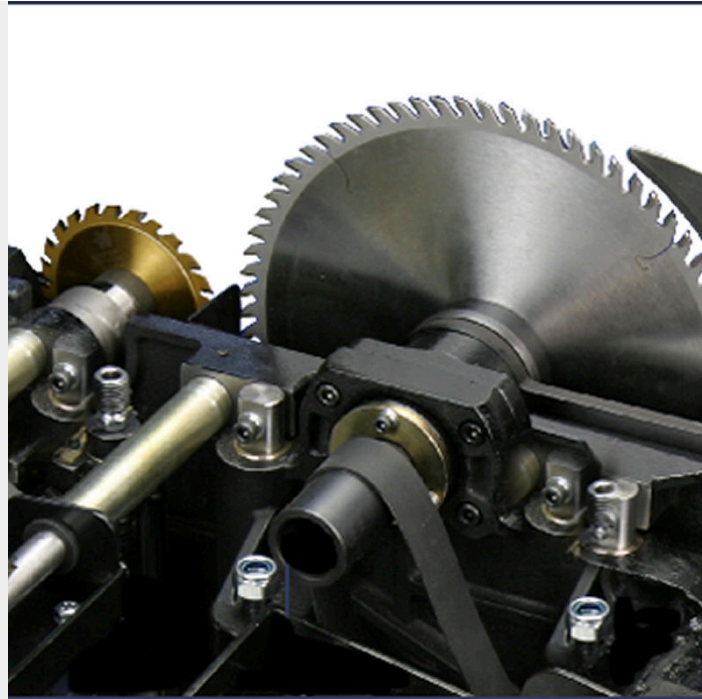

## 1 HP SCORING UNIT FOR COMBINATION MACHINES

**€425,00 (excl. VAT)**

1 HP scoring unit, available as an option with the combination machines TT32K5SL, TT320K5 Massif and TT400K5 Massif.

**SKU:** RECO32K508

This 1 HP scoring unit is available as an option with the combination machines TT32K5SL, TT320K5 Massif and TT400K5 Massif.

## PRODUCT INFORMATION

- 1 HP scoring unit
- 150 mm saw blade
  - 20 mm bore
- Saw blade speed: 8300 rpm