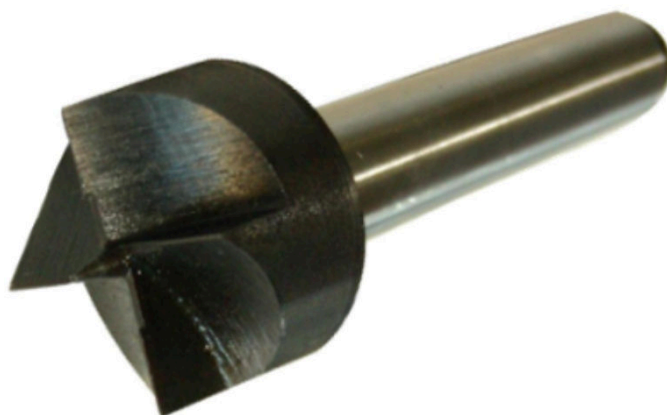

4-CLAW DRIVE CENTER 16 MM

€24,79 (excl. VAT)

4-claw drive center 16 mm, with Morse cone 2.

SKU: 3DGVK

4-claw drive center 16 mm, with Morse cone 2.

PRODUCT INFORMATION

- 4 claws
- Morse cone 2

DESCRIPTION

4-claw drive center 16 mm, with Morse cone 2.

No video available for this product!

DOWNLOADS

No download available.

ADDITIONAL INFORMATION

Morse cone

2