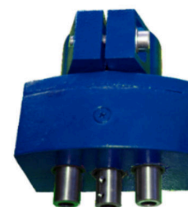

## ADAPTER FOR CABINET HINGES FOR MULTI DRILLER TT5LD3HP

**€289,25 (excl. VAT)**

Adapter for Multi Driller TT5LD3HP, for cabinet hinges (Blum - Hettich - Salice).

**SKU: N/A**

**VARIATIONS**

Image	SKU	Description	Kastscharnier	Price
	3MHD5LD-BLUM		Blum	€289,25 (excl. VAT)
	3MHD5LD-HETTICH		Hettich	€289,25 (excl. VAT)
	3MHD5LD-SALICE		Salice	€289,25 (excl. VAT)

### GALERIJAFBEELDINGEN

Adapter for cabinet hinges for Multi Driller TT5LD3HP.

Cabinet hinges: Blum - Hettich - Salice

### DESCRIPTION

Adapter for cabinet hinges for Multi Driller TT5LD3HP. Cabinet hinges: Blum - Hettich - Salice

No video available for this product!