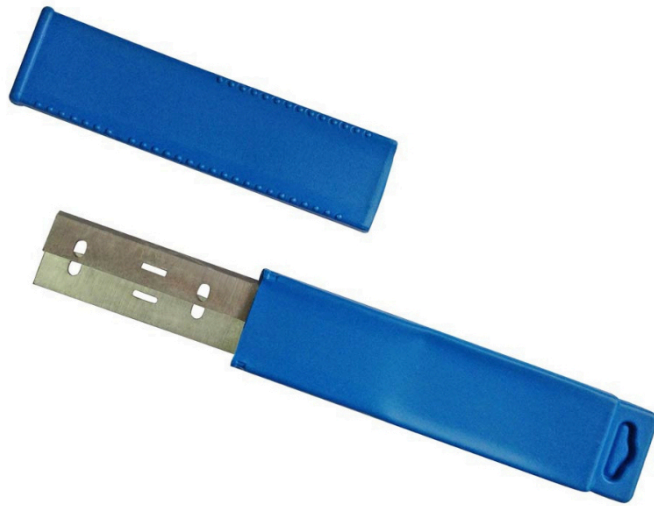

BELMASH - SET PLANER KNIVES 270MM FOR SDM2500

€28,92 (excl. VAT)

Set of two planing knives 270mm width for use on the BELMASH SDM2500 machine. The planing knives are made from HSS steel 18%.

SKU: BEL-BMB270-2

Set of two planing knives 270mm width for use on the BELMASH SDM2500 machine. The planing knives are made from HSS steel 18%.

PRODUCT INFORMATION

- Set of two planer knives
 - 270mm width
 - HSS 18%

DESCRIPTION

Set of two planing knives 270mm width for use on the BELMASH SDM2500 machine. The planing knives are made from HSS steel 18%.

No video available for this product!

DOWNLOADS

No download available.

ADDITIONAL INFORMATION

Weight	0,05 kg
Planing width	270 mm