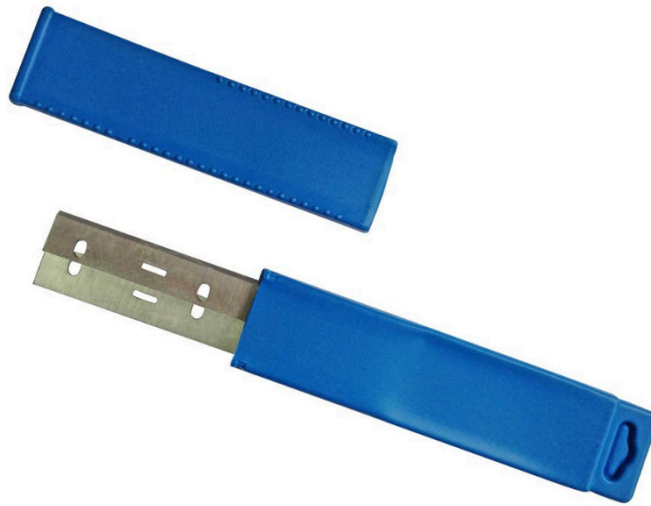

BELMASH - SET PLANER KNIVES 270MM FOR SDMR2500 / SDR2200

€41,32 (excl. VAT)

Set of three planing knives 270mm width for use on the BELMASH SDMR2500 and SDR2200 machines.
The planing knives are made from HSS steel 18%.

SKU: BEL-BMB270-3

Set of three planing knives 270mm width for use on the BELMASH SDMR2500 and SDR2200 machines. The
planing knives are made from HSS steel 18%.

PRODUCT INFORMATION

- Set of three planer knives
 - 270mm width
 - HSS 18%

DESCRIPTION

Set of three planing knives 270mm width for use on the BELMASH SDMR2500 and SDR2200 machines. The planing knives are made from HSS steel 18%.

No video available for this product!

DOWNLOADS

No download available.

ADDITIONAL INFORMATION

Weight	0,05 kg
Planing width	270 mm
Number of knives	3