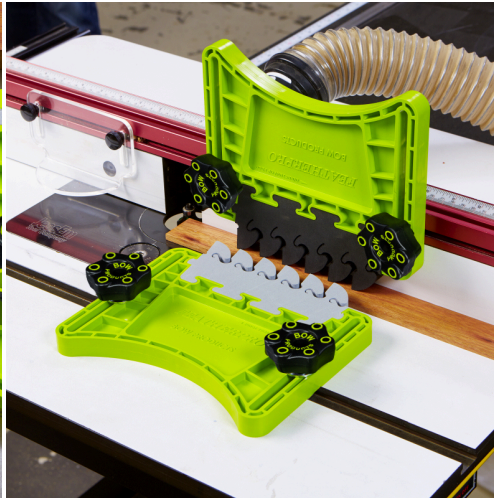

BOW FEATHERPRO FP1 FEATHERBOARD

€31,79 (excl. VAT)

The BOW FeatherPRO featherboard features an innovative use of high-density EVA Foam / foam combs and clamping system that increase control of insertion, dramatically improve recoil and protects your wood better from damage. This compared to the general plastic featherboards. EVA is a high density, closed cell material with long life that you don't have with the common plastic featherboards. Ideal for table saws, routers, guides

SKU: PIH-63100

GALERIJAFBEELDINGEN

The BOW FeatherPRO featherboard features an innovative use of high-density EVA Foam / foam combs and clamping system that increase control of insertion, dramatically improve recoil and protect your wood better from damage. This compared to the general plastic featherboards. EVA is a high density, closed cell material with long life that you don't have with the common plastic featherboards. Ideal for table saws, routers, guides

PRODUCT INFORMATION

- **UNMATCHED SAFETY:** Patented hinge spring design absorbs recoil and provides 5X greater resistance to

recoil compared to plastic or wooden springs.

- **REVOLUTIONARY FEED CONTROL:** Thicker EVA springs increase the amount of surface contact with the workpiece, ensuring smoother glide and superior feed control.
- **VIBRATION DAMPING:** EVA springs absorb vibration and minimize vibration for a cleaner cut. Feathers are not disfiguring. EVA Feathers are not harmful to carbide saw blades or cutters in case of accidental contact.
- **VERSATILE:** Springs are reversible, replaceable and interchangeable. Try our UltraFLEX Feather for more feedback on sensitivity.