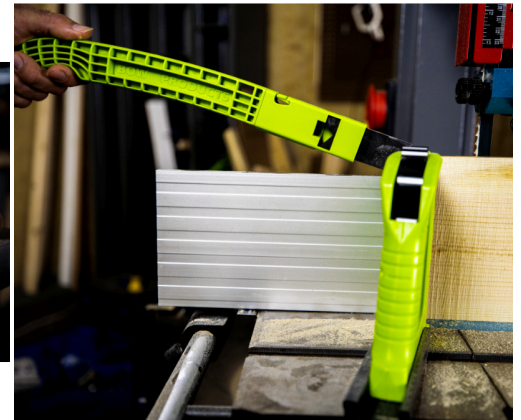

BOW PUSHPRO PUSH STICK

€22,99 (excl. VAT)

BOW push stick made of PA, high density EVA foam grip: reversible and replaceable.

SKU: PIH-63107

GALERIJAFBEELDINGEN

The PushPRO Push stick offers an unprecedented safety improvement and innovative new advantages in a tool category that has hardly seen any innovations for years.

With the High Density EVA tips, the PushPRO improves feed control, protects the wood and protects you and your tools in case of accidental contact between the push stick and the saw blade.

The PushPRO prevents the use of plastic to guide the wood. When pressure is applied, plastic can affect the porosity of some woods.

Plastic does not absorb vibrations due to the high-density foam used in the PushPRO. PushPRO provides a better cut than a plastic push stick.

PRODUCT INFORMATION

- Strong PA body
- EVA foam tip; reversible and replaceable
 - Better input control
- Protects both user and tools

DESCRIPTION

The PushPRO Push stick offers an unprecedented safety improvement and innovative new advantages in a tool category that has hardly seen any innovations for years. With the High Density EVA tips, the PushPRO improves feed control, protects the wood and protects you and your tools in case of accidental contact between the push stick and the saw blade. The PushPRO prevents the use of plastic to guide the wood. When pressure is applied, plastic can affect the porosity of some woods. Plastic does not absorb vibrations due to the high-density foam used in the PushPRO. PushPRO provides a better cut than a plastic push stick.