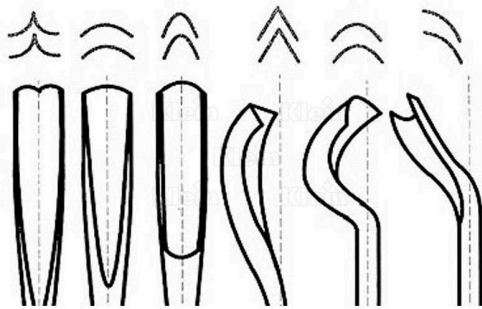

4-PIECE DIAMOND SHARPENING SET

€70,24 (excl. VAT)

This 4-piece sharpening set will make your chisels super-sharp again. The sharpeners are fitted with a monocrystalline diamond coating and suitable for all types of chisels.

SKU: 3DGDIA

GALERIJAFBEELDINGEN

This 4-piece sharpening set will make your chisels super-sharp again.

The sharpeners are suitable for all types of chisels: straight, concave, convex and with any radius. Because they have a monocrystalline diamond coating, they offer superior sharpening quality and minimal wear.

The box contains the following sharpeners: flat, round, narrow cone and wide cone.

PRODUCT INFORMATION

- Fitted with a monocrystalline diamond coating: superior sharpening quality and minimal wear

- Suitable for all types of chisels: straight, concave, convex and with any radius
 - Delivered in a handy box

DOWNLOADS

No download available.

ADDITIONAL INFORMATION

Spindle

Flat 6" x 1", Round 4" x 1/8"-3/8", Narrow cone 6" x 3/8"-3/4", Wide cone 8" x 3/4"-1 1/4"