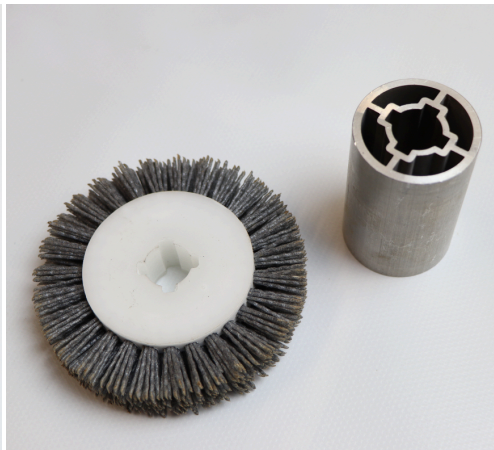

DUROTEC STRUCTURE BRUSH MACHINE | PROMOSET WOOD

€582,63 (excl. VAT)

Promo set of the Durotec structural brush machine for woodworking. The machine comes with numerous brushes mainly aimed at woodworking.

By purchasing the Durotec machine in this promo set, you will save € 226.25.

Watch the [VIDEO](#)

SKU: DUR-51010

GALERIJAFBEELDINGEN

Promo set of the Durotec structural brush machine for woodworking.

Suitable for:

- Structuring wooden surfaces
 - Artificial aging of wood
 - Refurbishing old furniture
 - ...

PRODUCT INFORMATION

- Structuring wooden surfaces
 - Artificial aging of wood
- Ideal for freshening up old furniture
- Alternative to air gumming or sandblasting
- 800 Watt, double transmission for extra power
 - Ergonomic handle
- Protective cover adjustable in height

DESCRIPTION

Promo set of the Durotec structural brush machine for woodworking. Suitable for:

- Structuring wooden surfaces
 - Artificial aging of wood
- Refurbishing old furniture
 - ...

DOWNLOADS

No download available.