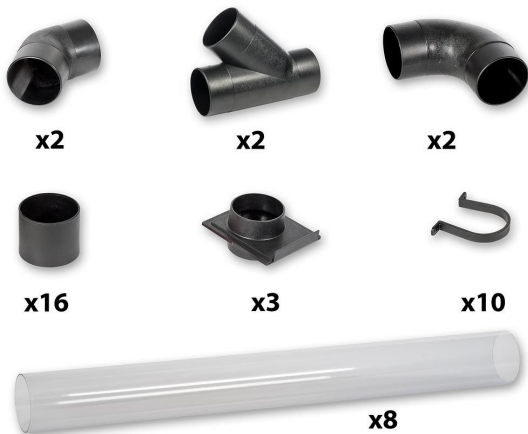

Complete set of tubes and accessories for wall mounting in workshop. This wall kit is ideal for small workshops: with one vacuum cleaner, dust extraction is provided to each machine.

PRODUCT INFORMATION