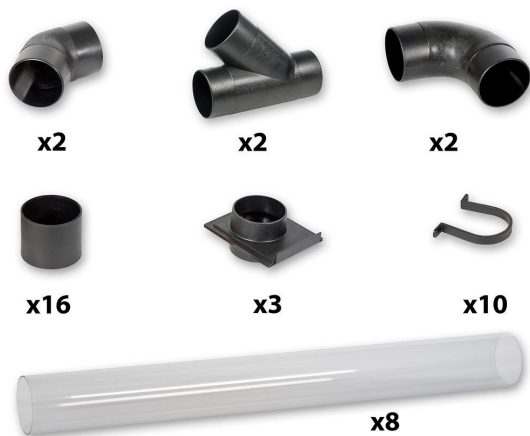

Complete set of tubes and accessories for wall mounting in workshop. This wall kit is ideal for small workshops: with one vacuum cleaner, dust extraction is provided to each machine.

PRODUCT INFORMATION