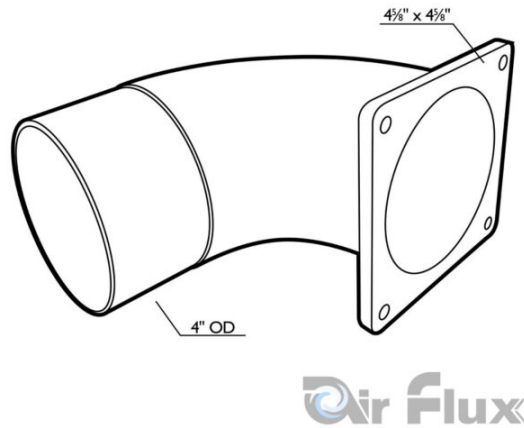

ELBOW PIECE 90° Ø100MM

€12,40 (excl. VAT)

Elbow piece angle 90° and diameter 100mm to be used with the Air Flux dust extractors.

SKU: AIR-40115

GALERIJAFBEELDINGEN

Elbow piece angle 90° and diameter 100mm to be used with the Air Flux dust extractors.

PRODUCT INFORMATION

- To be used with the Air Flux dust extractors

DESCRIPTION

Elbow piece angle 90° and diameter 100mm to be used with the Air Flux dust extractors.

No video available for this product!

DOWNLOADS

No download available.

ADDITIONAL INFORMATION

Weight

0,5 kg

diameter

100mm