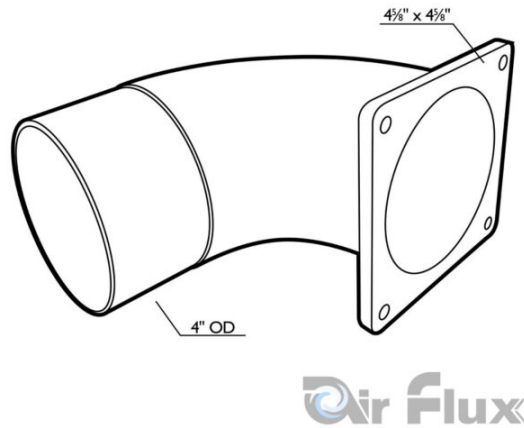

### ELBOW PIECE 90° Ø100MM

**€12,40 (excl. VAT)**

Elbow piece angle 90° and diameter 100mm to be used with the Air Flux dust extractors.

**SKU:** AIR-40115

**GALERIJAFBEELDINGEN**

Elbow piece angle 90° and diameter 100mm to be used with the Air Flux dust extractors.

### DESCRIPTION

Elbow piece angle 90° and diameter 100mm to be used with the Air Flux dust extractors.

No video available for this product!

### ADDITIONAL INFORMATION

**Weight**

0,5 kg

**diameter**

100mm