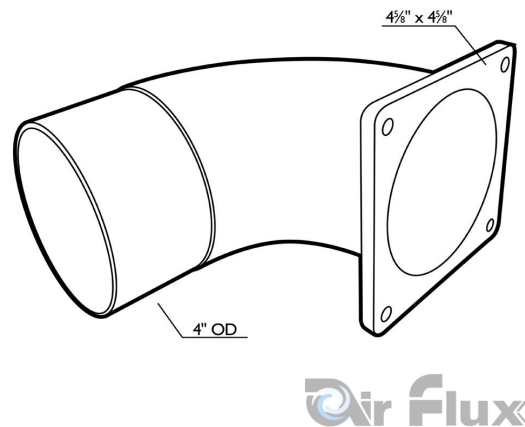

### ELBOW PIECE 90° Ø100MM

**€12,40 (excl. VAT)**

Elbow piece angle 90° and diameter 100mm to be used with the Air Flux dust extractors.

**SKU:** 3DU1029

**GALERIJAFBEELDINGEN**

Elbow piece angle 90° and diameter 100mm to be used with the Air Flux dust extractors.

### DESCRIPTION

Elbow piece angle 90° and diameter 100mm to be used with the Air Flux dust extractors.

No video available for this product!

### ADDITIONAL INFORMATION

**Weight**

0,5 kg

**diameter**

100mm