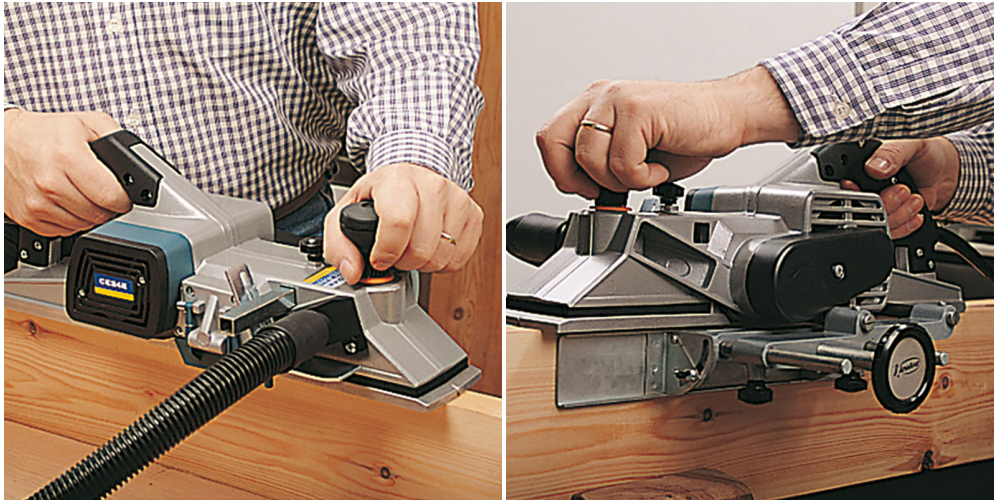

## ELECTRIC LONG HAND PLANER CE24E - 445MM

**€529,12 (excl. VAT)**

This Virutex electric hand planer is equipped with a base plate with a length of 442 mm. The singlepiece housing is made entirely of aluminium. It is therefore a very sturdy and robust tool that is at the same time lightweight and easy to handle. Perfectly suited for heavy-duty work with the highest quality standards. With a power output of 1,200 W, the CE242E can carry out the toughest and most demanding tasks. Exhaust installed on the right side. Standard delivery in a handy PVC case with a set of reversible knives.

## GALERIJAFBEELDINGEN

This Virutex electric hand planer is equipped with a base plate with a length of 442 mm. The singlepiece housing is made entirely of aluminium. It is therefore a very sturdy and robust tool that is at the same time lightweight and easy to handle. Perfectly suited for heavy-duty work with the highest quality standards. With a power output of 1,200 W, the CE242E can carry out the toughest and most demanding tasks. Exhaust installed on the right side. Standard delivery in a handy PVC case with a set of reversible knives.

## DESCRIPTION

This Virutex electric hand planer is equipped with a base plate with a length of 442 mm. The singlepiece housing is made entirely of aluminium. It is therefore a very sturdy and robust tool that is at the same time lightweight and easy to handle. Perfectly suited for heavy-duty work with the highest quality standards. With a

power output of 1,200 W, the CE242E can carry out the toughest and most demanding tasks. Exhaust installed on the right side. Standard delivery in a handy PVC case with a set of reversible knives. Optionally available: a guide for even more precise work and a base for stationary use of the CE24E.