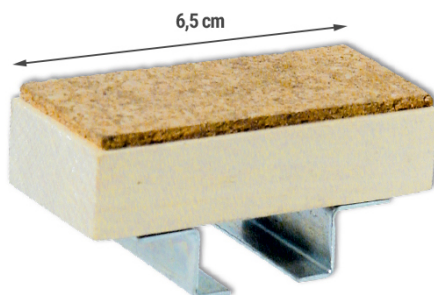

EXTRA LARGE PROTECTOR FOR WOODEN CLAMP

€5,61 (excl. VAT)

This extra large protector fits on the PIHER wooden clamps.
It has a length of 6.5 cm and is made of beech wood, covered with cork.

SKU: PIH-25006

This extra large protector fits on the PIHER wooden clamps.
It has a length of 6.5 cm and is made of beech wood, covered with cork.

PRODUCT INFORMATION

- Extra large protector 6.5 cm
 - Made from beech wood
 - Covered with cork
- For use on the PIHER wooden clamps

DESCRIPTION

This extra large protector fits on the PIHER wooden clamps. It has a length of 6.5 cm and is made of beech wood, covered with cork.

No video available for this product!

DOWNLOADS

No download available.

ADDITIONAL INFORMATION

Weight	0,02 kg
Dimensions	6,5 × 2,5 cm