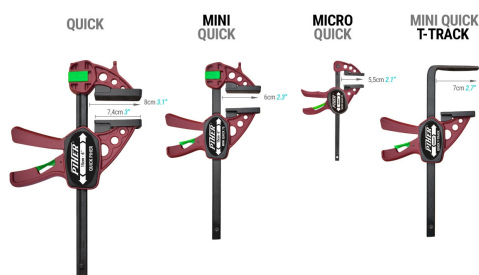

PIHER - EXTRA QUICK ONE-HANDED CLAMP

€23,20 - €54,04 (excl. VAT)

Light duty clamp for quick clamping with one hand. Reversible, clamping force 150kg
Available in different lengths.

SKU: N/A

VARIATIONS

Image	SKU	Description	Clamping capacity	Price
	PIH-52615		15cm	€23,20 (excl. VAT)
	PIH-52630		30cm	€25,86 (excl. VAT)
	PIH-52645		45cm	€27,61 (excl. VAT)
	PIH-52660		60cm	€29,15 (excl. VAT)
	PIH-52690		90cm	€31,20 (excl. VAT)

Image	SKU	Description	Clamping capacity	Price
	PIH-52625		125cm	€54,04 (excl. VAT)

GALERIJAFBEELDINGEN

Super handy glue clamp that can be used with one hand. Nylon and fiberglass reinforced jaws that are reversible by a click system.

The jaw has an extra support at the top for easy clamping.

There are a lot of copies on the market, but they lose their power while working.

There is only one real QUICK clamp, which is Piher's.

PRODUCT INFORMATION

- Nylon and fiberglass jaws
- Hardened carbon steel shaft
 - Reversible
- 150kg clamping force

DESCRIPTION

Super handy glue clamp that can be used with one hand. Nylon and fiberglass reinforced jaws that are reversible by a click system. The jaw has an extra support at the top for easy clamping. There are a lot of copies on the market, but they lose their power while working. There is only one real QUICK clamp, which is Piher's.