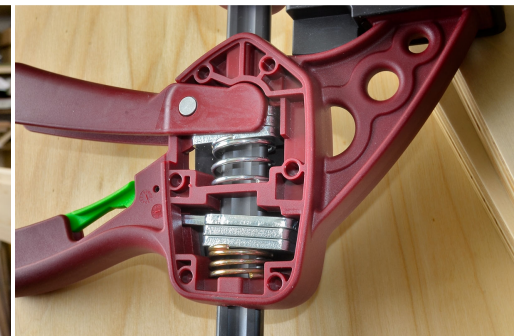

PIHER - EXTRA QUICK ONE-HANDED CLAMP

€23,20 - €54,04 (excl. VAT)

Light duty clamp for quick clamping with one hand. Reversible, clamping force 150kg
Available in different lengths.

SKU: N/A

VARIATIONS

Image	SKU	Description	Clamping capacity	Price
	PIH-52615		15cm	€23,20 (excl. VAT)
	PIH-52630		30cm	€25,86 (excl. VAT)
	PIH-52645		45cm	€27,61 (excl. VAT)
	PIH-52660		60cm	€29,15 (excl. VAT)
	PIH-52690		90cm	€31,20 (excl. VAT)

Image	SKU	Description	Clamping capacity	Price
	PIH-52625		125cm	€54,04 (excl. VAT)

GALERIJAFBEELDINGEN

Super handy glue clamp that can be used with one hand. Nylon and fiberglass reinforced jaws that are reversible by a click system.

The jaw has an extra support at the top for easy clamping.

There are a lot of copies on the market, but they lose their power while working.

There is only one real QUICK clamp, which is Piher's.

PRODUCT INFORMATION

- Nylon and fiberglass jaws
- Hardened carbon steel shaft
 - Reversible
- 150kg clamping force

DESCRIPTION

Super handy glue clamp that can be used with one hand. Nylon and fiberglass reinforced jaws that are reversible by a click system. The jaw has an extra support at the top for easy clamping. There are a lot of copies on the market, but they lose their power while working. There is only one real QUICK clamp, which is Piher's.