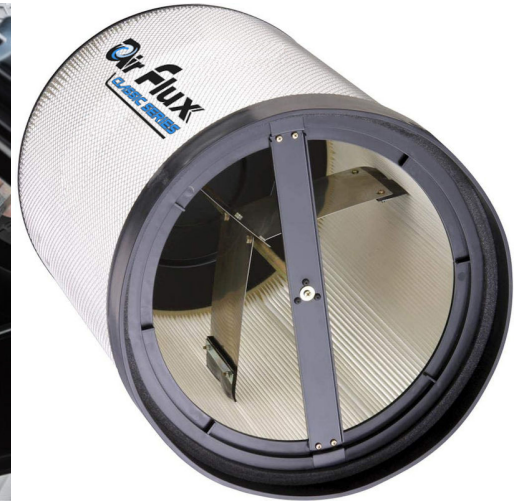

FILTER CARTRIDGE 510A-AF 1MM FOR AIR FLUX 3000AF - 6000AF DUST EXTRACTOR

€256,19 (excl. VAT)

Using this easy upgrade you are able to elavate the filtration of your Air Flux Dust Extractor up to 30 times, significantly improving the air quality in your workshop. The high quality folded filter catches dust and finer particles down to 1µm, compared to 30µm for the standard filter and 5µm for the fibre filter bag. This filter is self-cleaning thanks to the convenient lever on top of the cartridge. Simply turn the lever to remove all dust piled up in the folds of the filter, the dust will fall down in the PVC waste bags below.

SKU: 3DUCF0610

GALERIJAFBEELDINGEN

Using this easy upgrade you are able to elavate the filtration of your Air Flux Dust Extractor up to 30 times, significantly improving the air quality in your workshop. The high quality folded filter catches dust and finer particles down to 1µm, compared to 30µm for the standard filter and 5µm for the fibre filter bag. This filter is self-cleaning thanks to the convenient lever on top of the cartridge. Simply turn the lever to remove all dust piled up in the folds of the filter, the dust will fall down in the PVC waste bags below.

DESCRIPTION

Using this easy upgrade you are able to elavate the filtration of your Air Flux Dust Extractor up to 30 times, significantly improving the air quality in your workshop. The high quality folded filter catches dust and finer particles down to 1µm, compared to 30µm for the standard filter and 5µm for the fibre filter bag. This filter is self-cleaning thanks to the convenient lever on top of the cartridge. Simply turn the lever to remove all dust piled up in the folds of the filter, the dust will fall down in the PVC waste bags below.