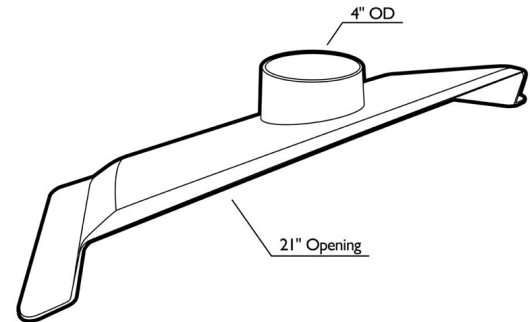

FLOOR PIECE Ø100MM

€12,40 (excl. VAT)

Floor piece with outlet diameter 100mm to be used with the Air Flux dust extractors. Attach the piece to the floor and simply wipe dust and shavings into the opening to suck it all up.

SKU: AIR-40130

GALERIJAFBEELDINGEN

Floor piece with outlet diameter 100mm to be used with the Air Flux dust extractors. Attach the piece to the floor and simply wipe dust and shavings into the opening to suck it all up.

PRODUCT INFORMATION

- To be used with the Air Flux dust extractors

DESCRIPTION

Floor piece with outlet diameter 100mm to be used with the Air Flux dust extractors. Attach the piece to the floor and simply wipe dust and shavings into the opening to suck it all up.

No video available for this product!

DOWNLOADS

No download available.

ADDITIONAL INFORMATION

Weight	0,5 kg
diameter	100mm