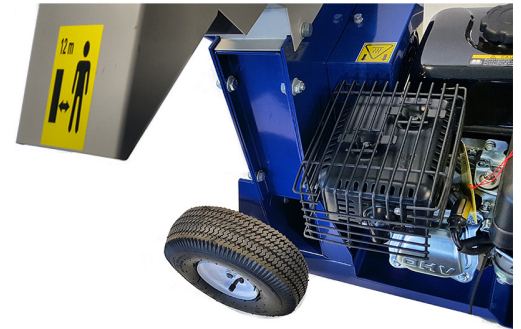

GRÖBE GLUTTON TT70DCP GASOLINE - SHREDDER + MULCHER

€1 .157,02 (excl. VAT)

Very powerful shredder and mulcher, equipped with a 6.5 HP petrol engine (Loncin) and belt drive. The Glutton 70DCP effortlessly shreds all your garden waste: branches, twigs, trimmings, bark and leaves into fine mulch. Suitable for all organic material with a maximum diameter of 70mm. With the help of the heavy impact chisels and 8 double cutting hammers, it can also effortlessly handle larger branches. The Gröbe Glutton has an additional advantage over classic shredders. This machine has only one inlet that will handle all garden waste up to the maximum diameter just as easily. So you no longer need to sort your garden waste in advance. Easily movable and suitable for all terrains.

SKU: 0GSHR70DCP

GALERIJAFBEELDINGEN

Very powerful shredder and mulcher, equipped with a 6.5 HP petrol engine (Loncin) and belt drive. The Glutton 70DCP effortlessly shreds all your garden waste: branches, twigs, trimmings, bark and leaves into fine mulch. Suitable for all organic material with a maximum diameter of 70mm. With the help of the heavy impact chisels and 8 double cutting hammers, it can also effortlessly handle larger branches. The Gröbe Glutton has an additional advantage over classic shredders. This machine has only one inlet that will handle all garden waste up to the maximum diameter just as easily. So you no longer need to sort your garden waste in advance. Easily movable and suitable for all terrains.