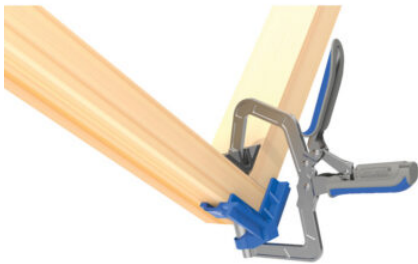

KREG AUTOMAXX 90° ANGLE CLAMP

€54,99 (excl. VAT)

With the Kreg Automaxx angle clamp you simply and powerfully clamp 90° angle connections. Due to the Automaxx transmission in the handle, the clamping force is always optimal and the workpiece is securely clamped. There is a wheel in the handle to adjust the power transmission; heavier or lighter.

This angle clamp is equipped with recesses. With these notches, you can make Kreg connections even faster and neater. The clamp holds the workpiece in place and you screw the workpiece on.

Suitable for material up to 25.4 mm (1") thick.

SKU: KRE-KHCCC

GALERIJAFBEELDINGEN

With the Kreg Automaxx angle clamp you simply and powerfully clamp 90° angle connections. Due to the Automaxx transmission in the handle, the clamping force is always optimal and the workpiece is securely clamped. There is a wheel in the handle to adjust the power transmission; heavier or lighter.

This angle clamp is equipped with openings. With these openings, you can make Kreg connections even faster and neater. The clamp holds the workpiece in place and you screw the workpiece on.

Suitable for material up to 25.4 mm (1") thick.