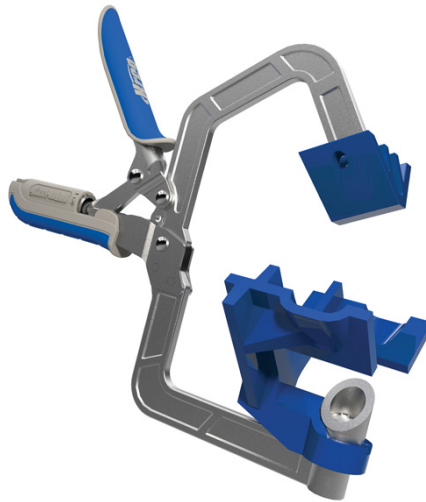

KREG AUTOMAXX 90° ANGLE CLAMP

€54,99 (excl. VAT)

With the Kreg Automaxx angle clamp you simply and powerfully clamp 90° angle connections. Due to the Automaxx transmission in the handle, the clamping force is always optimal and the workpiece is securely clamped. There is a wheel in the handle to adjust the power transmission; heavier or lighter.

This angle clamp is equipped with recesses. With these notches, you can make Kreg connections even faster and neater. The clamp holds the workpiece in place and you screw the workpiece on.

Suitable for material up to 25.4 mm (1") thick.

SKU: KRE-KHCCC

GALERIJAFBEELDINGEN

With the Kreg Automaxx angle clamp you simply and powerfully clamp 90° angle connections. Due to the Automaxx transmission in the handle, the clamping force is always optimal and the workpiece is securely clamped. There is a wheel in the handle to adjust the power transmission; heavier or lighter.

This angle clamp is equipped with openings. With these openings, you can make Kreg connections even faster and neater. The clamp holds the workpiece in place and you screw the workpiece on.

Suitable for material up to 25.4 mm (1") thick.