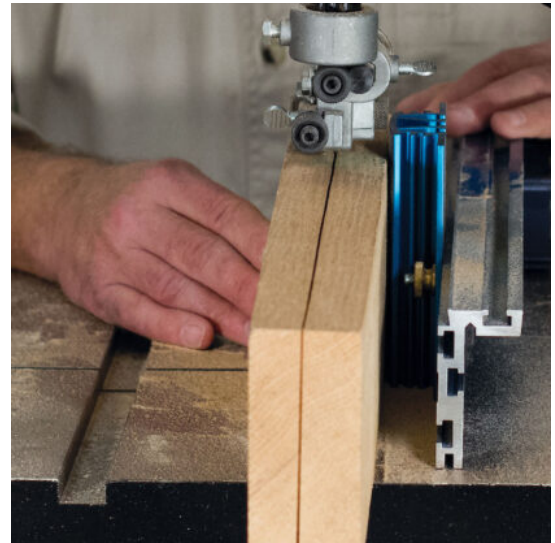

KREG BANDSAW GUIDE 114MM

€40,03 (excl. VAT)

Correct the blade drift when sawing.

SKU: KRE-KMS7213

GALERIJAFBEELDINGEN

Correct the blade drift when sawing.

PRODUCT INFORMATION

- Robust anodised aluminium
- For small and medium-sized workpieces
- Better control and accuracy when cutting

DESCRIPTION

Correct the blade drift when sawing.

No video available for this product!

DOWNLOADS

No download available.

ADDITIONAL INFORMATION

Weight	2 kg
Dimensions	11,4 cm