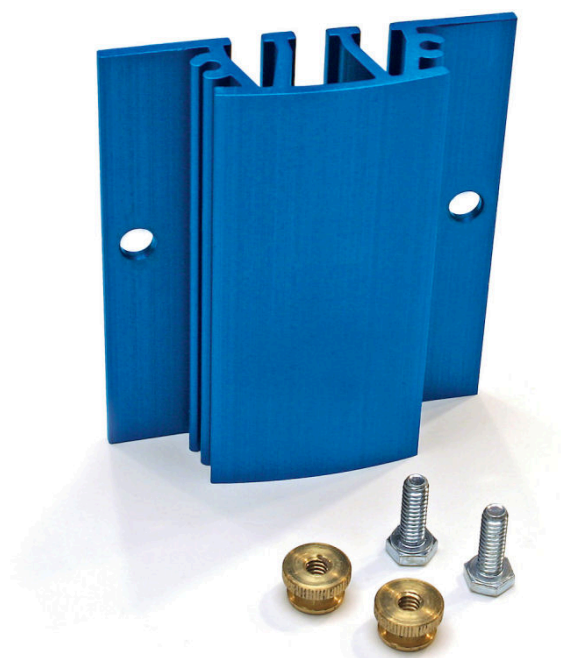

KREG BANDSAW GUIDE 114MM

€40,03 (excl. VAT)

Correct the blade drift when sawing.

SKU: KRE-KMS7213

GALERIJAFBEELDINGEN

Correct the blade drift when sawing.

PRODUCT INFORMATION

- Robust anodised aluminium
- For small and medium-sized workpieces
- Better control and accuracy when cutting

DESCRIPTION

Correct the blade drift when sawing.

No video available for this product!

DOWNLOADS

No download available.

ADDITIONAL INFORMATION

Weight	2 kg
Dimensions	11,4 cm