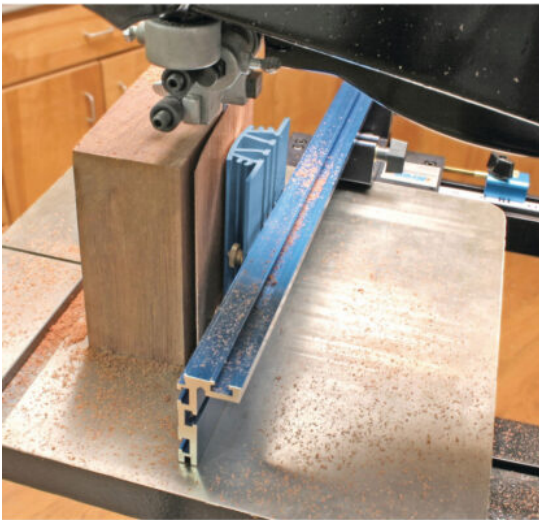

KREG BANDSAW GUIDE 114MM

€40,03 (excl. VAT)

Correct the blade drift when sawing.

SKU: KRE-KMS7213

GALERIJAFBEELDINGEN

Correct the blade drift when sawing.

PRODUCT INFORMATION

- Robust anodised aluminium
- For small and medium-sized workpieces
- Better control and accuracy when cutting

DESCRIPTION

Correct the blade drift when sawing.

No video available for this product!

DOWNLOADS

No download available.

ADDITIONAL INFORMATION

Weight	2 kg
Dimensions	11,4 cm