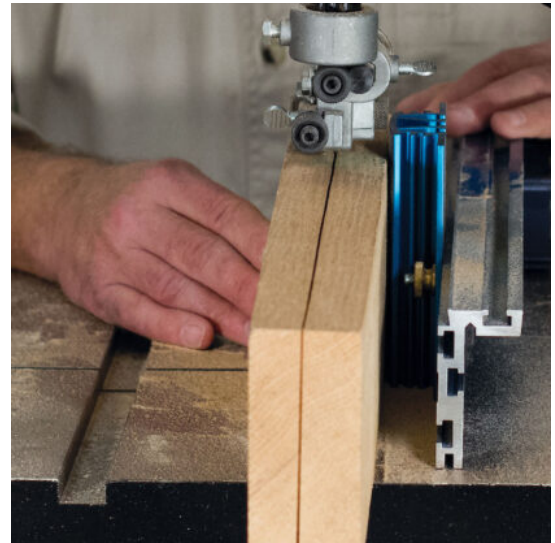

## KREG BANDSAW GUIDE 114MM

**€40,03 (excl. VAT)**

Correct the blade drift when sawing.

**SKU:** KRE-KMS7213

**GALERIJAFBEELDINGEN**

Correct the blade drift when sawing.

### **PRODUCT INFORMATION**

- Robust anodised aluminium
- For small and medium-sized workpieces
- Better control and accuracy when cutting

### **DESCRIPTION**

Correct the blade drift when sawing.

No video available for this product!