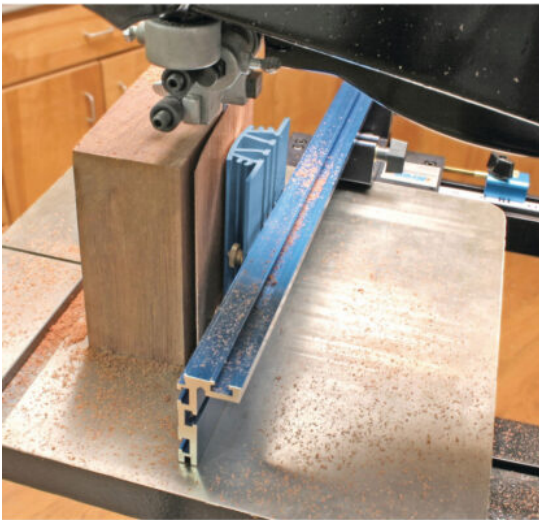

## KREG BANDSAW GUIDE 114MM

**€40,03 (excl. VAT)**

Correct the blade drift when sawing.

**SKU:** KRE-KMS7213

**GALERIJAFBEELDINGEN**

Correct the blade drift when sawing.

### **PRODUCT INFORMATION**

- Robust anodised aluminium
- For small and medium-sized workpieces
- Better control and accuracy when cutting

### **DESCRIPTION**

Correct the blade drift when sawing.

No video available for this product!

### **ADDITIONAL INFORMATION**

<b>Weight</b>	2 kg
<b>Dimensions</b>	11,4 cm