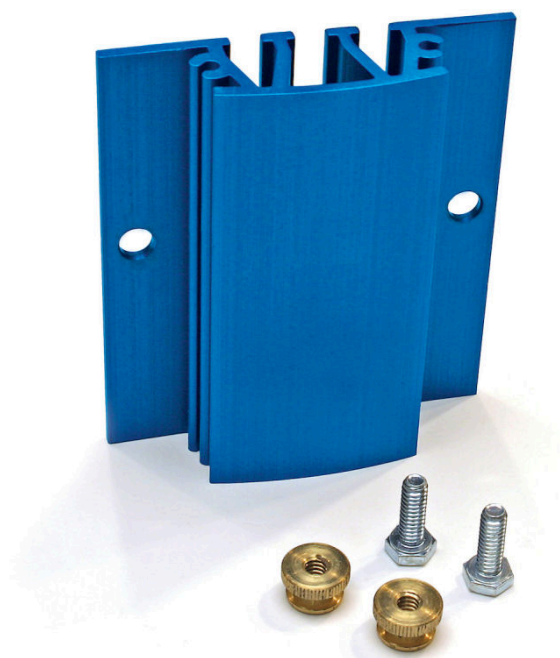

## KREG BANDSAW GUIDE 114MM

**€40,03 (excl. VAT)**

Correct the blade drift when sawing.

**SKU:** KRE-KMS7213

**GALERIJAFBEELDINGEN**

Correct the blade drift when sawing.

### **PRODUCT INFORMATION**

- Robust anodised aluminium
- For small and medium-sized workpieces
- Better control and accuracy when cutting

### **ADDITIONAL INFORMATION**

<b>Weight</b>	2 kg
<b>Dimensions</b>	11,4 cm