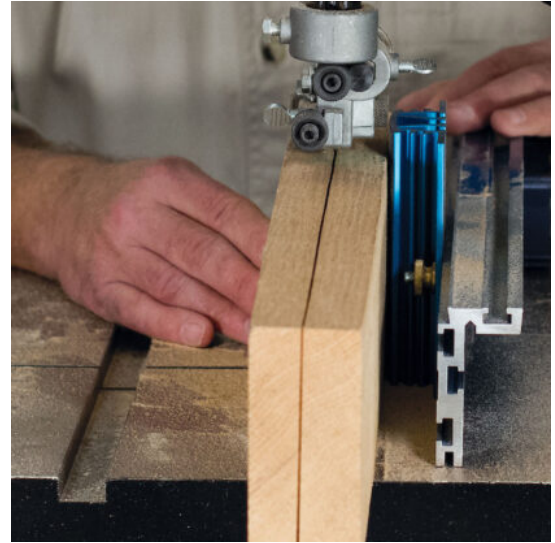

KREG BANDSAW GUIDE 114MM

€40,03 (excl. VAT)

Correct the blade drift when sawing.

SKU: KRE-KMS7213

GALERIJAFBEELDINGEN

Correct the blade drift when sawing.

PRODUCT INFORMATION

- Robust anodised aluminium
- For small and medium-sized workpieces
- Better control and accuracy when cutting

DESCRIPTION

Correct the blade drift when sawing.

No video available for this product!

DOWNLOADS

No download available.

ADDITIONAL INFORMATION

Weight 2 kg

Dimensions 11,4 cm