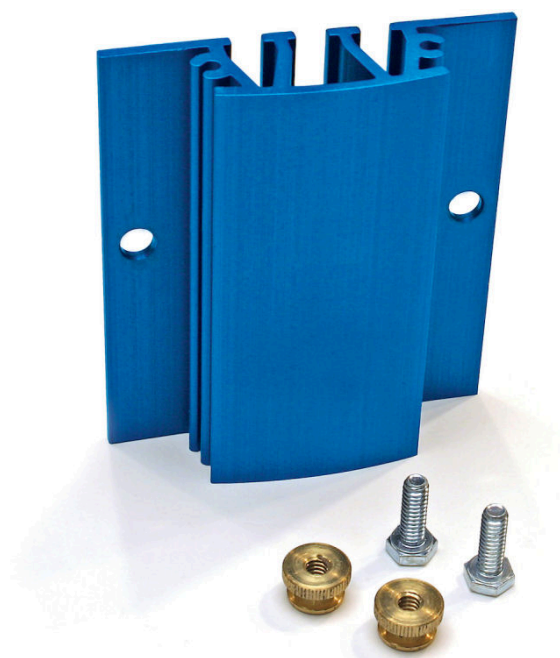

KREG BANDSAW GUIDE 114MM

€40,03 (excl. VAT)

Correct the blade drift when sawing.

SKU: KRE-KMS7213

GALERIJAFBEELDINGEN

Correct the blade drift when sawing.

PRODUCT INFORMATION

- Robust anodised aluminium
- For small and medium-sized workpieces
- Better control and accuracy when cutting

DESCRIPTION

Correct the blade drift when sawing.

No video available for this product!

DOWNLOADS

No download available.

ADDITIONAL INFORMATION

Weight 2 kg

Dimensions 11,4 cm