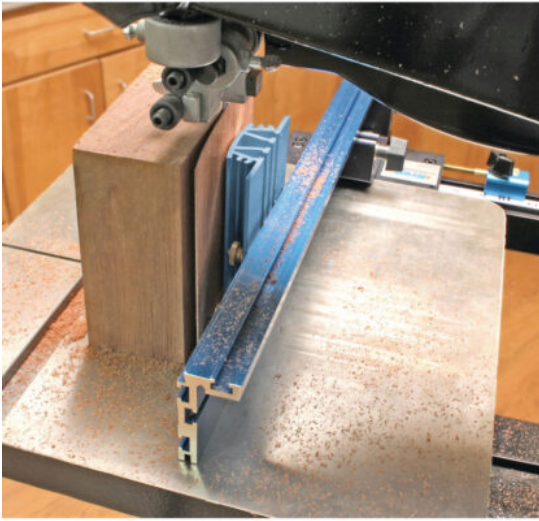

KREG BANDSAW GUIDE 114MM

€40,03 (excl. VAT)

Correct the blade drift when sawing.

SKU: KRE-KMS7213

GALERIJAFBEELDINGEN

Correct the blade drift when sawing.

PRODUCT INFORMATION

- Robust anodised aluminium
- For small and medium-sized workpieces
- Better control and accuracy when cutting

DESCRIPTION

Correct the blade drift when sawing.

No video available for this product!

DOWNLOADS

No download available.

ADDITIONAL INFORMATION

Weight 2 kg

Dimensions 11,4 cm