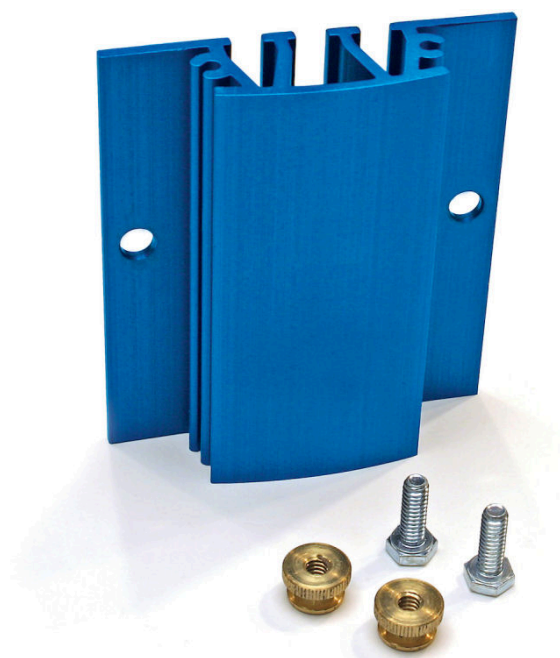

KREG BANDSAW GUIDE 114MM

€40,03 (excl. VAT)

Correct the blade drift when sawing.

SKU: KRE-KMS7213

GALERIJAFBEELDINGEN

Correct the blade drift when sawing.

PRODUCT INFORMATION

- Robust anodised aluminium
- For small and medium-sized workpieces
- Better control and accuracy when cutting

DESCRIPTION

Correct the blade drift when sawing.

No video available for this product!

DOWNLOADS

No download available.

ADDITIONAL INFORMATION

Weight	2 kg
Dimensions	11,4 cm