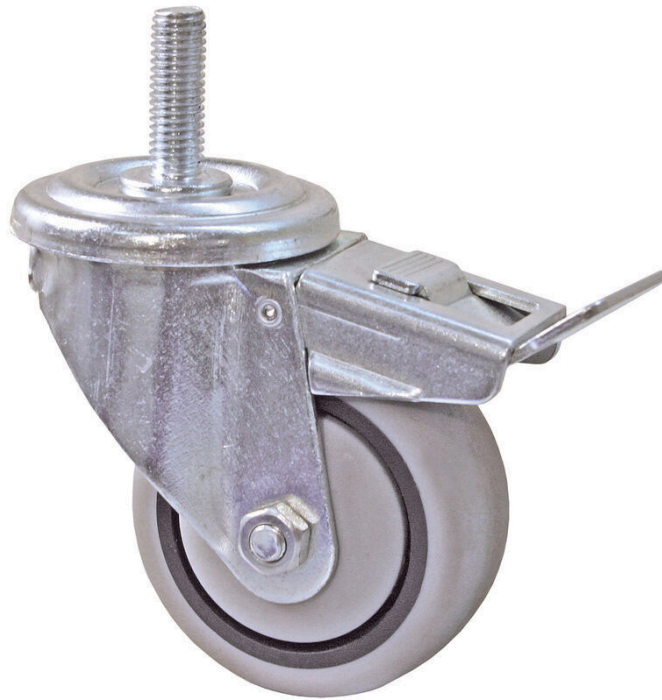

## KREG HEAVY DUTY SWIVEL CASTORS

**€76,99 (excl. VAT)**

Kreg Heavy Duty casters can be mounted under your universal workbench. This way, you can easily move your personal workbench. The wheels are made of steel and equipped with a powerful brake. This powerful brake ensures that your workbench will not roll away. The load capacity per wheel is 70kg. The set (4 wheels) therefore has a load capacity of 280 kg. They have a size of 7.6cm.

## GALERIJAFBEELDINGEN

Kreg Heavy Duty casters can be mounted under your universal workbench. This way, you can easily move your personal workbench. The wheels are made of steel and equipped with a powerful brake. This powerful brake ensures that your workbench will not roll away. The load capacity per wheel is 70kg. The set (4 wheels) therefore has a load capacity of 280 kg. They have a size of 7.6cm.

### **PRODUCT INFORMATION**

- steel shell and rubber wheels
  - brake
  - 70 kg per wheel
- universal use; can be mounted under any workbench

## DESCRIPTION

Kreg Heavy Duty casters can be mounted under your universal workbench. This way, you can easily move your personal workbench. The wheels are made of steel and equipped with a powerful brake. This powerful brake ensures that your workbench will not roll away. The load capacity per wheel is 70kg. The set (4 wheels) therefore has a load capacity of 280 kg. They have a size of 7.6cm.