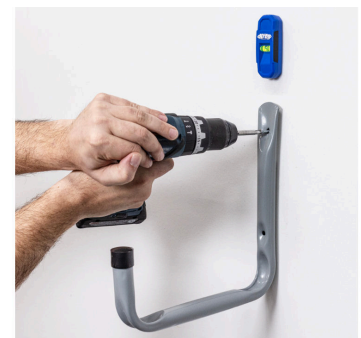

KREG MAGNETIC STUD FINDER

€11,99 (excl. VAT)

The quick, easy way to find studs. With a simple and intuitive design, the Kreg Magnetic Stud Finder is a convenient way to hit the target every time. With strong rare earth magnets, the Magnetic Stud Finder offers reliable indication of wood and metal beams. A clearly visible bubble level and precision marking slot make it easy to anchor cabinets, shelves and more. And because the Magnetic Stud Finder requires no batteries and hangs hands-free on the wall, you can work confidently and quickly without worrying about inaccurate results or having to work with only one hand.

SKU: KRE-KMM1000

GALERIJAFBEELDINGEN

The quick, easy way to find studs. With a simple and intuitive design, the Kreg Magnetic Stud Finder is a convenient way to hit the target every time. With strong rare earth magnets, the Magnetic Stud Finder offers reliable indication of wood and metal beams. A clearly visible bubble level and precision marking slot make it easy to anchor cabinets, shelves and more. And because the Magnetic Stud Finder requires no batteries and hangs hands-free on the wall, you can work confidently and quickly without worrying about inaccurate results or having to work with only one hand.

PRODUCT INFORMATION

- Two powerful magnets find screws and nails
 - Holds hands-free on the wall
- Bright visibility level ensures laser-like accuracy
 - Ergonomic design with non-slip pads

- Precision-marked notches in the centre
- Works on wooden and metal beams