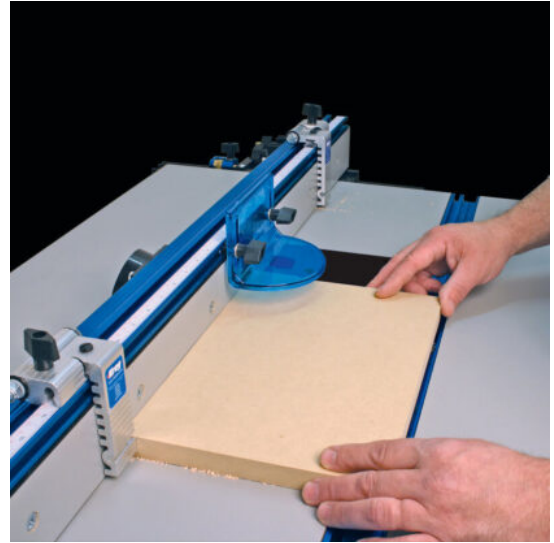

## KREG ROUTER TABLE STOPPER

**€43,99 (excl. VAT)**

Get more precise and repeatable results with your router table thanks to this unique stop. You can fold away the compact aluminium stop when you are not using it. With the included cursor with precision lens, the measuring tape of the guide rail is clearly visible. Compatible with the Kreg® router table and compact router table.

## GALERIJAFBEELDINGEN

Get more precise and repeatable results with your router table thanks to this unique stop. You can fold away the compact aluminium stop when you are not using it. With the included cursor with precision lens, the measuring tape of the guide rail is clearly visible. Compatible with the Kreg® router table and compact router table.

### DESCRIPTION

Get more precise and repeatable results with your router table thanks to this unique stop. You can fold away the compact aluminium stop when you are not using it. With the included cursor with precision lens, the measuring tape of the guide rail is clearly visible. Compatible with the Kreg® router table and compact router table.