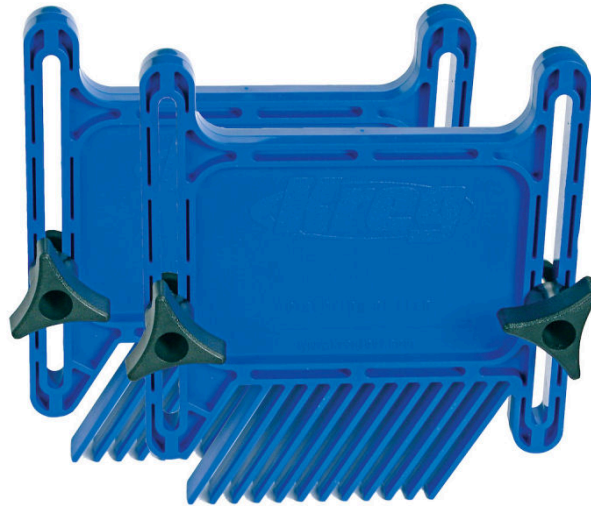

KREG TRUE-FLEX™ DOUBLE PACKAGE

€43,99 (excl. VAT)

The True-FLEX™ springboard owes its name to its meticulously crafted design. The True-FLEX™ spring board exerts a constant and optimal pressure, and will withstand years of intensive use in your woodworking shop. The spring board is made of extremely durable plastic composite and has a Wedge-Lock™ system that allows it to be attached to various tools without additional material. Whether you are using a mitre or T-slot, working on a table saw or a router table, the Wedge-Lock™ system adapts so that you can work with confidence. When used together, they provide additional support for large workpieces. This allows you to work even more precisely.

SKU: KRE-PRS3020

GALERIJAFBEELDINGEN

The True-FLEX™ springboard owes its name to its meticulously crafted design. The True-FLEX™ spring board exerts a constant and optimal pressure, and will withstand years of intensive use in your woodworking shop. The spring board is made of extremely durable plastic composite and has a Wedge-Lock™ system that allows it to be attached to various tools without additional material. Whether you are using a mitre or T-slot, working on a table saw or a router table, the Wedge-Lock™ system adapts so that you can work with confidence.

When used together, they provide additional support for large workpieces. This allows you to work even more precisely.

PRODUCT INFORMATION

- made of plastic composite
- Wedge-Lock™ system

DESCRIPTION

The True-FLEX™ springboard owes its name to its meticulously crafted design. The True-FLEX™ spring board exerts a constant and optimal pressure, and will withstand years of intensive use in your woodworking shop. The spring board is made of extremely durable plastic composite and has a Wedge-Lock™ system that allows it