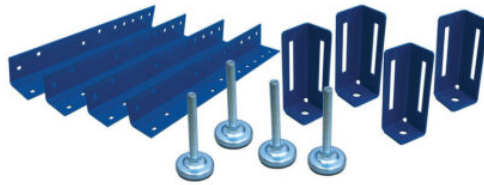

## KREG UNIVERSAL WORKBENCH

**From €149,97**

Work in an organised and pleasant workplace with the universal workbench from Kreg®. Easily create a workbench, assembly table, tool stand or outfeed table to suit your space, projects and needs. Choose the height, width and depth to create a personalised workbench with one of 15 possible sizes (from 355 x 355 mm to 1600 x 1600 mm) and two adjustable heights. The legs come with a code with which you can download free plans for the storage space under the workbench.

Please note that the worktop is not included.

**SKU: KRE-KBS**

## GALERIJAFBEELDINGEN

Work in an organised and pleasant workplace with the universal workbench from Kreg®. Easily create a workbench, assembly table, tool stand or outfeed table to suit your space, projects and needs. Choose the height, width and depth to create a personalised workbench with one of 15 possible sizes (from 355 x 355 mm to 1600 x 1600 mm) and two adjustable heights. The legs come with a code with which you can download free plans for the storage space under the workbench.

### Legs

- Sold in sets of 4
- “Heavy Duty” steel from 2.6mm thick
- Adjustable height 438 to 584 mm or 787 to 990 mm
- With levelling feet and mounting accessories