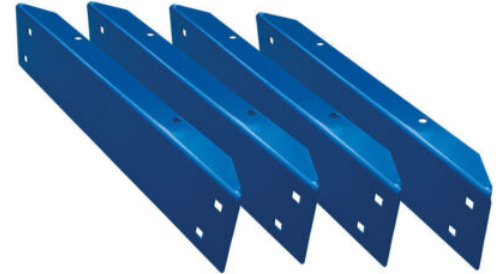

## KREG UNIVERSAL WORKBENCH

**From €149,97**

Work in an organised and pleasant workplace with the universal workbench from Kreg®. Easily create a workbench, assembly table, tool stand or outfeed table to suit your space, projects and needs. Choose the height, width and depth to create a personalised workbench with one of 15 possible sizes (from 355 x 355 mm to 1600 x 1600 mm) and two adjustable heights. The legs come with a code with which you can download free plans for the storage space under the workbench.

## GALERIJAFBEELDINGEN

Work in an organised and pleasant workplace with the universal workbench from Kreg®. Easily create a workbench, assembly table, tool stand or outfeed table to suit your space, projects and needs. Choose the height, width and depth to create a personalised workbench with one of 15 possible sizes (from 355 x 355 mm to 1600 x 1600 mm) and two adjustable heights. The legs come with a code with which you can download free plans for the storage space under the workbench.

### Legs

- Sold in sets of 4
- “Heavy Duty” steel from 2.6mm thick
- Adjustable height 438 to 584 mm or 787 to 990 mm
- With levelling feet and mounting accessories

### Rails

- Sold in sets of 4
- Steel 1.6 mm thick
- Five lengths: 355 mm, 508 mm, 711 mm, 1100 mm, 1600 mm

Load capacity: 270kg

- Fully customisable
- pre-drilled holes