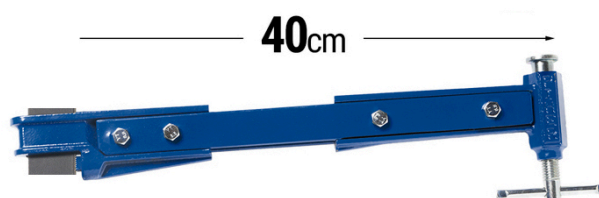

MOVABLE JAW FOR MOD. 40K

€61,59 (excl. VAT)

Movable jaw with anti-slip brake for the PIHER Mod. 40K glue clamps.
Equipped with protected screw thread.

SKU: PIH-93536

Movable jaw with anti-slip brake for the PIHER Mod. 40K glue clamps.
Equipped with protected screw thread.

PRODUCT INFORMATION

- Cast iron jaw coated with epoxy paint
 - Equipped with anti-slip brake
- Protected screw thread with cross handle

DESCRIPTION

Movable jaw with anti-slip brake for the PIHER Mod. 40K glue clamps. Equipped with protected screw thread.