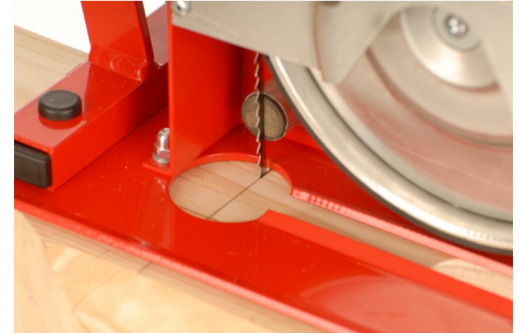

### Showroommodel

Handy, portable band saw in an all-aluminium construction for general woodworking or profiling work.

Equipped with a powerful 230 V induction motor. Thanks to the aluminium housing, this machine is, despite its dimensions, relatively lightweight. Thanks to the large guide plate, the well-balanced weight and the wide handle, this machine is exceptionally easy to use. The slots in the guide plate ensure that the line of the cut always remains clearly visible. The double sawing capacity makes tilting the saw blade unnecessary. In other words, this machine offers you endless processing possibilities at a low price.

### GALERIJAFBEELDINGEN

Handy, portable band saw in an all-aluminium construction for general woodworking or profiling work. Equipped with a powerful 230 V induction motor. Thanks to the aluminium housing, this machine is, despite its dimensions, relatively lightweight. Thanks to the large guide plate, the well-balanced weight and the wide handle, this machine is exceptionally easy to use. The slots in the guide plate ensure that the line of the cut always remains clearly visible. The double sawing capacity makes tilting the saw blade unnecessary. In other words, this machine offers you endless processing possibilities at a low price. The machine comes standard with a saw ribbon with a length of 1710 mm and a width of 6 mm. Optionally, the saw ribbon is also available in width 10, 13, 16 and 20 mm.