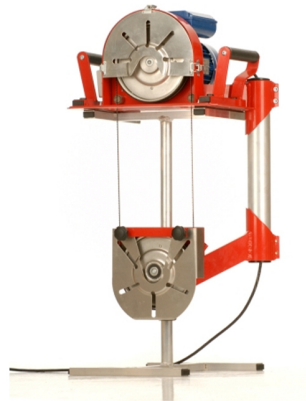

### Showroommodel

Handy, portable band saw in an all-aluminium construction for general woodworking or profiling work.

Equipped with a powerful 230 V induction motor. Thanks to the aluminium housing, this machine is, despite its dimensions, relatively lightweight. Thanks to the large guide plate, the well-balanced weight and the wide handle, this machine is exceptionally easy to use. The slots in the guide plate ensure that the line of the cut always remains clearly visible. The double sawing capacity makes tilting the saw blade unnecessary. In other words, this machine offers you endless processing possibilities at a low price.

### GALERIJAFBEELDINGEN

Handy, portable band saw in an all-aluminium construction for general woodworking or profiling work. Equipped with a powerful 230 V induction motor. Thanks to the aluminium housing, this machine is, despite its dimensions, relatively lightweight. Thanks to the large guide plate, the well-balanced weight and the wide handle, this machine is exceptionally easy to use. The slots in the guide plate ensure that the line of the cut always remains clearly visible. The double sawing capacity makes tilting the saw blade unnecessary. In other words, this machine offers you endless processing possibilities at a low price. The machine comes standard with a saw ribbon with a length of 1710 mm and a width of 6 mm. Optionally, the saw ribbon is also available in width 10, 13, 16 and 20 mm.