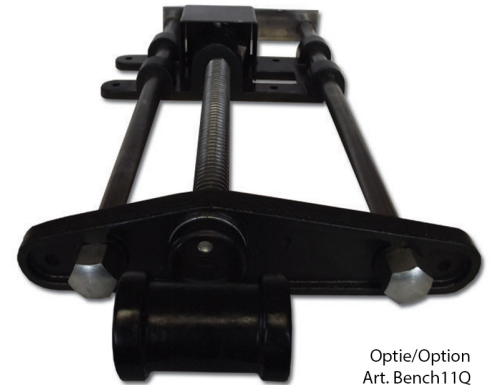

### Showroommodel

Heavy duty massif beech workbench with a surface of 120mm thickness. The ideal workbench for the professional woodworker or for your workplace at home. The workbench is equipped as standard with two Bench11 cast iron vices with the possibility to install a third one (Bench 11Q). The entire workbench is already oiled upon delivery. The package includes a pair of professional dural bench dogs (Ø19mm). Fixed working height of 900mm. Tailor-made storage cabinets for mounting in the underframe available separately.

## GALERIJAFBEELDINGEN

Optie/Option  
Art. Bench11Q

Optie/Option  
Art. PIN-3MP

Heavy duty massif beech workbench with a surface of 120mm thickness. The ideal workbench for the professional woodworker or for your workplace at home. The workbench is equipped as standard with two Bench11 cast iron vices with the possibility to install a third one (Bench 11Q). The entire workbench is already oiled upon delivery. The package includes a pair of professional dural bench dogs (Ø19mm). Fixed working height of 900mm. Tailor-made storage cabinets for mounting in the underframe available separately.

## PRODUCT INFORMATION

- Massif beech workbench
- Surface thickness 120mm
  - Two vises
- Diameter holes: 19mm

## DESCRIPTION

Heavy duty massif beech workbench with a surface of 120mm thickness. The ideal workbench for the professional woodworker or for your workplace at home. The workbench is equipped as standard with two Bench11 cast iron vises with the possibility to install a third one (Bench 11Q). The entire workbench is already oiled upon delivery. The package includes a pair of professional dural bench dogs (Ø19mm). Fixed working height of 900mm. Tailor-made storage cabinets for mounting in the underframe available separately.