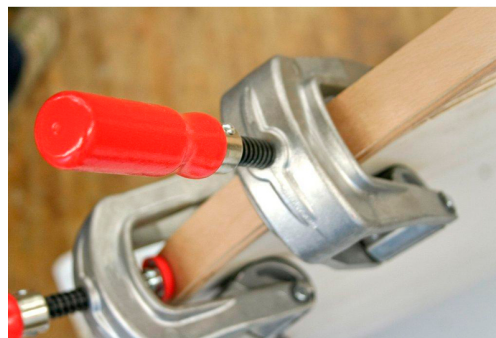

PIHER - ALUMINUM EDGE CLAMPS

€52,53 - €103,83 (excl. VAT)

These edge clamps have a modern design and are ergonomically shaped. They are handy, light and are specially made for hand use only. They have an aluminum body and wooden handle. Maximum thickness up to 4.5cm or 8cm.

SKU: N/A

VARIATIONS

Image	SKU	Description	Maximum clamping thickness	Price
	PIH-57102		4,5cm	€52,53 (excl. VAT)
	PIH-57101		8cm	€103,83 (excl. VAT)

GALERIJAFBEELDINGEN

These edge clamps have a modern design and are ergonomically shaped. They are handy, light and are specially made for hand use only. They have an aluminum body and wooden handle. Maximum thickness up to

4.5cm or 8cm.

PRODUCT INFORMATION

- Modern design, ergonomically shaped
 - Handy and light
- Specially made for single hand use
 - Aluminium body
- Maximum thickness 4.5cm or 8cm

DESCRIPTION

These edge clamps have a modern design and are ergonomically shaped. They are handy, light and are specially made for hand use only. They have an aluminum body and wooden handle. Maximum thickness up to 4.5cm or 8cm.