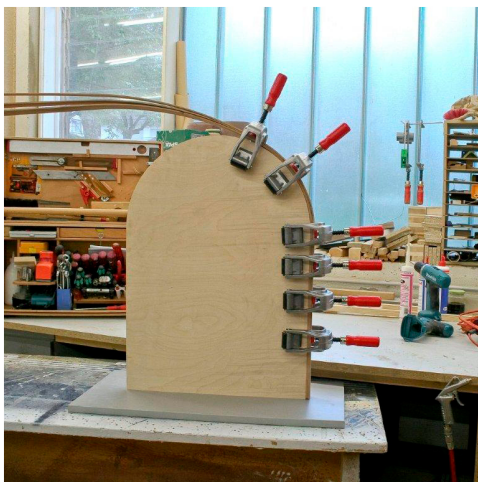

PIHER - ALUMINUM EDGE CLAMPS

€52,53 - €103,83 (excl. VAT)

These edge clamps have a modern design and are ergonomically shaped. They are handy, light and are specially made for hand use only. They have an aluminum body and wooden handle. Maximum thickness up to 4.5cm or 8cm.

SKU: N/A

VARIATIONS

Image	SKU	Description	Maximum clamping thickness	Price
	PIH-57102		4,5cm	€52,53 (excl. VAT)
	PIH-57101		8cm	€103,83 (excl. VAT)

GALERIJAFBEELDINGEN

These edge clamps have a modern design and are ergonomically shaped. They are handy, light and are specially made for hand use only. They have an aluminum body and wooden handle. Maximum thickness up to

4.5cm or 8cm.

PRODUCT INFORMATION

- Modern design, ergonomically shaped
 - Handy and light
- Specially made for single hand use
 - Aluminium body
- Maximum thickness 4.5cm or 8cm

DESCRIPTION

These edge clamps have a modern design and are ergonomically shaped. They are handy, light and are specially made for hand use only. They have an aluminum body and wooden handle. Maximum thickness up to 4.5cm or 8cm.