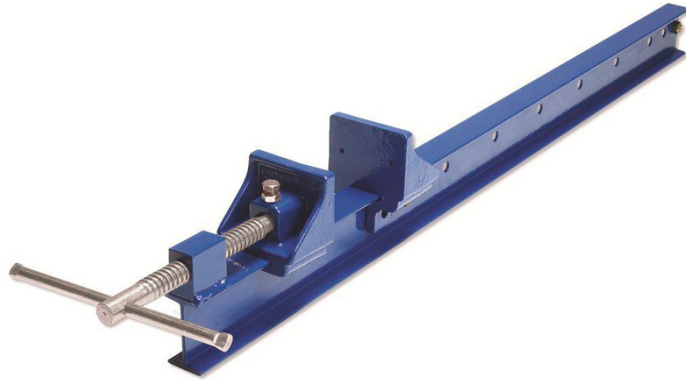

PIHER - DOOR OR WINDOW CLAMP T-PROFILE

€172,96 - €320,21 (excl. VAT)

These very heavy door or window clamps are ideal for clamping doors, frames, assembly panels, windows, etc.

Entirely made of steel and cast iron, making it indestructible.

Extra strong with trapezoidal thread.

High clamping force of 1500 kg.

Available in different lengths.

SKU: N/A

VARIATIONS

Image	SKU	Description	Clamping capacity	Price
	PIH-08100		100cm	€172,96 (excl. VAT)
	PIH-08125		125cm	€186,54 (excl. VAT)
	PIH-08150		150cm	€201,19 (excl. VAT)
	PIH-08175		175cm	€213,25 (excl. VAT)

Entirely made of steel and cast iron, making it indestructible. A solution for every job. Easily adjustable jaws. Very heavy T-shaped base of steel with reinforced nodular cast iron jaws. Extra strong with trapezoidal thread.

Very heavy T-shaped base of steel with reinforced nodular cast iron jaws. Extra strong with trapezoidal thread.

High clamping force of 1500 kg. Available in different lengths.

No video available for this product!