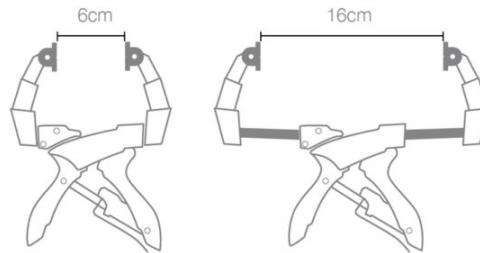

PIHER - EXTENDABLE PROGRESSIVE SPRING CLAMP

€12,52 (excl. VAT)

This progressive clamp has extendable jaws up to a clamping range of 16cm. Made of highly resistant PVC and metal. Adjustable angles, comfortable non-slip handle and easy release with a single finger.

SKU: PIH-52204

GALERIJAFBEELDINGEN

This progressive clamp has extendable jaws up to a clamping range of 16cm. Made of highly resistant PVC and metal. Adjustable angles, comfortable non-slip handle and easy release with a single finger.

PRODUCT INFORMATION

- Adjustable angles
- Highly resistant PVC and metal
- Comfortable non-slip handle
- Easy release with a single finger

DESCRIPTION

This progressive clamp has extendable jaws up to a clamping range of 16cm. Made of highly resistant PVC and metal. Adjustable angles, comfortable non-slip handle and easy release with a single finger.

No video available for this product!

DOWNLOADS

No download available.

ADDITIONAL INFORMATION

Weight	0,230 kg
Dimensions	21 cm
Clamping capacity	16cm
Clamping depth	6cm