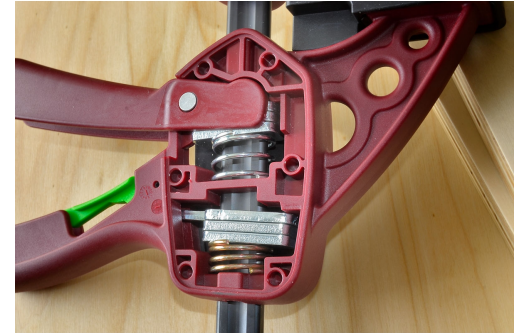

## PIHER - MINI QUICK ONE-HANDED CLAMP

**€17,24 - €18,68 (excl. VAT)**

Light duty clamp for quick clamping with one hand. Reversible, clamping force 75Kg.  
Available in different lengths.

Smaller brother of the Extra Quick clamps.

### GALERIJAFBEELDINGEN

This is the smaller brother of the Extra Quick clamps.  
Super handy glue clamp that can be used with one hand. Nylon and fiberglass reinforced jaws that are reversible by a click system.  
The jaw has an extra support at the top for easy clamping.

### PRODUCT INFORMATION

- Nylon and fiberglass jaws
- Hardened carbon steel shaft
  - Reversible
- 75kg clamping force

### DESCRIPTION

This is the smaller brother of the Extra Quick clamps. Super handy glue clamp that can be used with one hand. Nylon and fiberglass reinforced jaws that are reversible by a click system. The jaw has an extra support at the top for easy clamping.