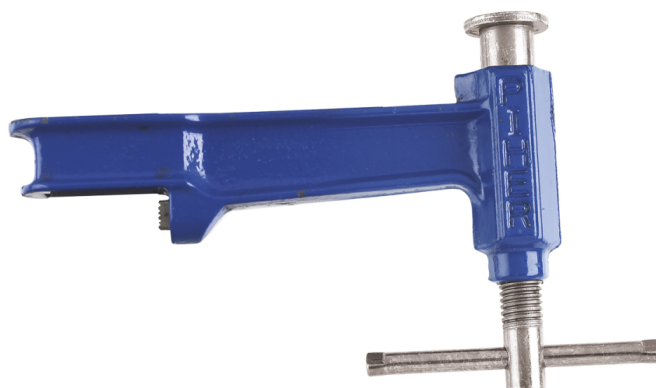

PIHER MOVABLE JAW MODEL E

€16,03 (excl. VAT)

Piher movable jaw Model E

SKU: PIH-14031

Piher movable jaw Model E

PRODUCT INFORMATION

DESCRIPTION

Piher movable jaw Model E