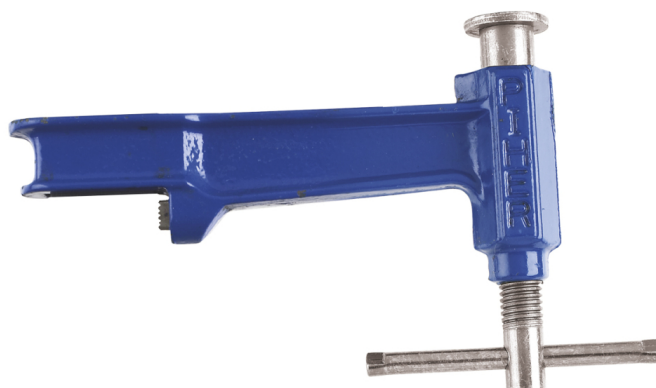

PIHER MOVABLE JAW MODEL E

€15,64 (excl. VAT)

Piher movable jaw Model E

SKU: PIH-14031

Piher movable jaw Model E

PRODUCT INFORMATION

DESCRIPTION

Piher movable jaw Model E