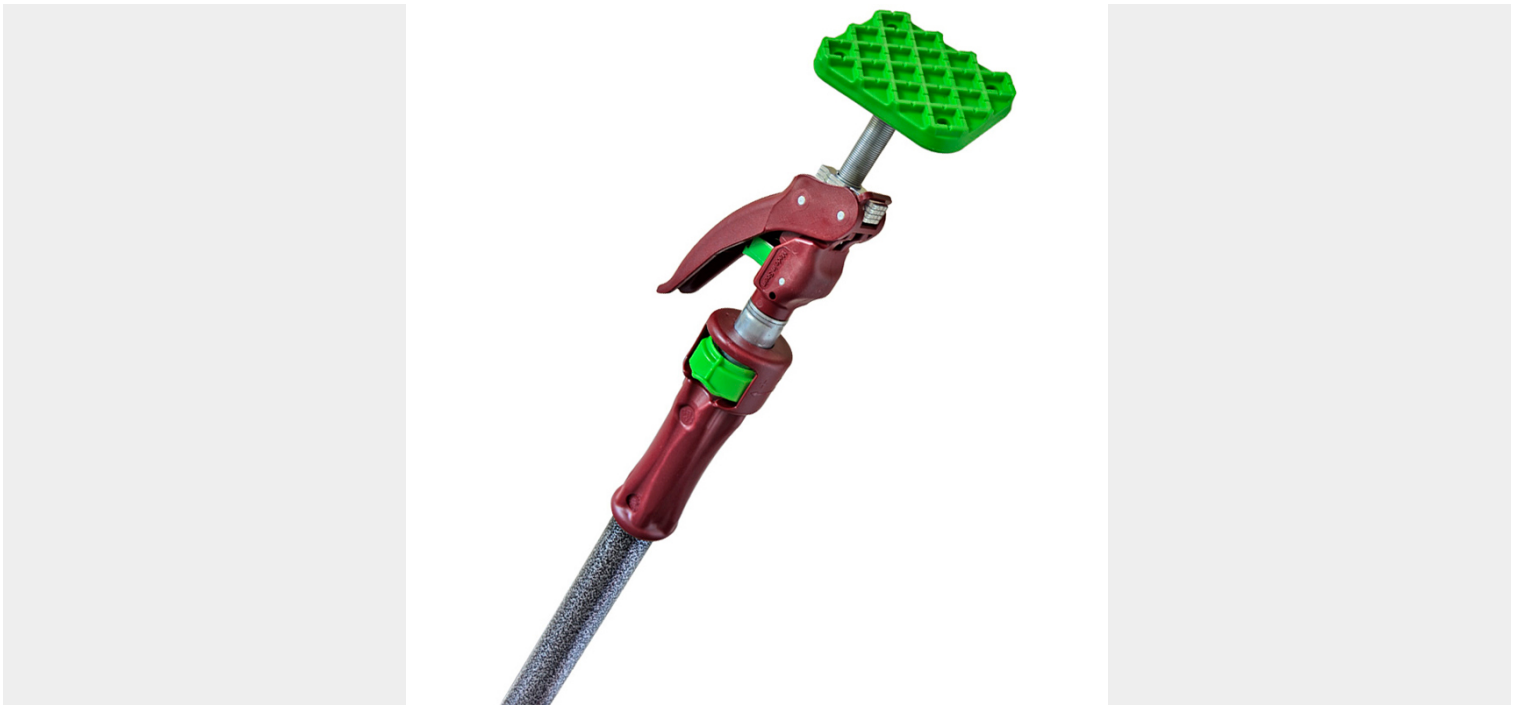

PIHER - MULTIPROP ARM+3 TELESCOPIC SUPPORT UP TO 318CM

€71,28 (excl. VAT)

The Multiprop telescopic supports from Piher are the best on the market.
This model is the P3 No. 30012 including the Arm + accessory.

Adjustable pressure up to **100kg with the Arm+ / 300kg without the Arm+**
.Height adjustable from 168cm to 318cm.

SKU: PIH-34093

GALERIJAFBEELDINGEN

The Multiprop telescopic supports from Piher are the best on the market.

up to 18cm to already clamp. Then you can simply clamp harder by pressing the handle. This gives you a hand free at all times.

PRODUCT INFORMATION

- Telescopic support with one-hand operation
- Adjustable pressure up to 100kg / 300kg
 - Easy to use
 - Anti-slip feet tiltable to any angle
 - Tubes of 1mm thick steel
- Nylon fiberglass reinforced handle
 - Patented system
 - Fully weather resistant
- Spring mechanism for quick lock

DESCRIPTION

The Multiprop telescopic supports from Piher are the best on the market. They feature tiltable anti-slip feet that adapt to any angle. The patented brake system ensures quick extension and immediate braking. The many optional accessories make them super versatile in use. Adjustable pressure up to **100kg with the Arm+ / 300kg without the Arm+** .Height adjustable from 168cm to 318cm. This model is standard equipped with the Arm + accessory, which means that the Multiprop can be operated with one hand only. Handy to place a false ceiling, for example! One click with your finger and the Arm + shoots up to 18cm to already clamp. Then you can simply clamp harder by pressing the handle. This gives you a hand free at all times.