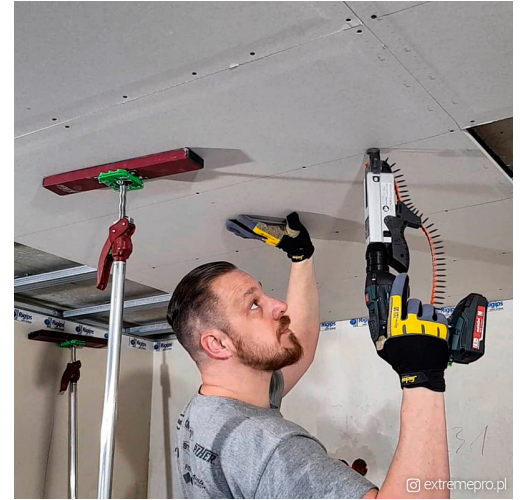

Adjustable pressure up to **100kg with the Arm+ / 300kg without the Arm+**
.Height adjustable from 168cm to 318cm.

SKU: PIH-34093

GALERIJAFBEELDINGEN

The Multiprop telescopic supports from Piher are the best on the market.

They feature tiltable anti-slip feet that adapt to any angle.

The patented brake system ensures quick extension and immediate braking.

The many optional accessories make them super versatile in use.

Adjustable pressure up to **100kg with the Arm+ / 300kg without the Arm+**

.Height adjustable from 168cm to 318cm.

This model is standard equipped with the Arm + accessory, which means that the Multiprop can be operated with one hand only. Handy to place a false ceiling, for example! One click with your finger and the Arm + shoots

up to 18cm to already clamp. Then you can simply clamp harder by pressing the handle. This gives you a hand free at all times.

PRODUCT INFORMATION

- Telescopic support with one-hand operation
- Adjustable pressure up to 100kg / 300kg
 - Easy to use
 - Anti-slip feet tiltable to any angle
 - Tubes of 1mm thick steel
- Nylon fiberglass reinforced handle
 - Patented system
 - Fully weather resistant
- Spring mechanism for quick lock