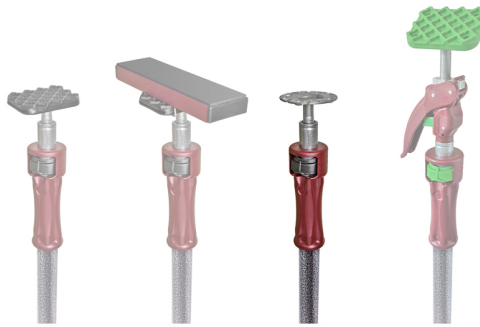

PIHER - MULTIPROP P1 TELESCOPIC SUPPORT UP TO 100CM

€39,50 (excl. VAT)

The Multiprop telescopic supports from Piher are the best on the market.
Adjustable pressure up to **300kg**.

Extendable from 60-100cm.

SKU: PIH-30010

GALERIJAFBEELDINGEN

The Multiprop telescopic supports from Piher are the best on the market.
 They feature tiltable anti-slip feet that adapt to any angle.
 The patented brake system ensures quick extension and immediate braking.
 The many optional accessories make them super versatile in use.

Adjustable pressure up to **300kg** by using trapezoidal threads.

PRODUCT INFORMATION

- Telescopic support

- Adjustable pressure up to 300kg
 - Easy to use
- Anti-slip feet tiltable to any angle
 - Tubes of 1mm thick steel
- Nylon fiberglass reinforced handle
 - Patented system
 - Fully weather resistant
- Spring mechanism for quick lock

DESCRIPTION

The Multiprop telescopic supports from Piher are the best on the market. They feature tiltable anti-slip feet that adapt to any angle. The patented brake system ensures quick extension and immediate braking. The many optional accessories make them super versatile in use. Adjustable pressure up to **300kg** by using trapezoidal threads.