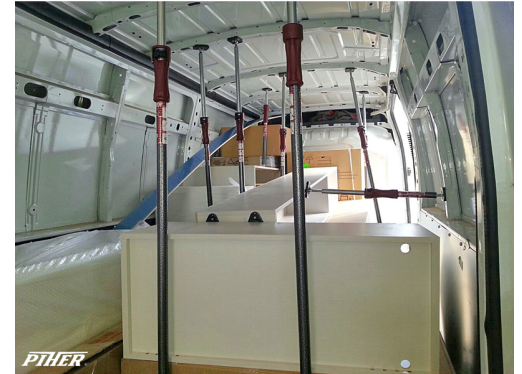

PIHER - MULTIPROP P1 TELESCOPIC SUPPORT UP TO 100CM

€39,50 (excl. VAT)

The Multiprop telescopic supports from Piher are the best on the market.
Adjustable pressure up to **300kg**.

Extendable from 60-100cm.

SKU: PIH-30010

GALERIJAFBEELDINGEN

The Multiprop telescopic supports from Piher are the best on the market.
 They feature tiltable anti-slip feet that adapt to any angle.
 The patented brake system ensures quick extension and immediate braking.
 The many optional accessories make them super versatile in use.

Adjustable pressure up to **300kg** by using trapezoidal threads.

PRODUCT INFORMATION

- Telescopic support

- Adjustable pressure up to 300kg
 - Easy to use
- Anti-slip feet tiltable to any angle
 - Tubes of 1mm thick steel
- Nylon fiberglass reinforced handle
 - Patented system
 - Fully weather resistant
- Spring mechanism for quick lock

DESCRIPTION

The Multiprop telescopic supports from Piher are the best on the market. They feature tiltable anti-slip feet that adapt to any angle. The patented brake system ensures quick extension and immediate braking. The many optional accessories make them super versatile in use. Adjustable pressure up to **300kg** by using trapezoidal threads.