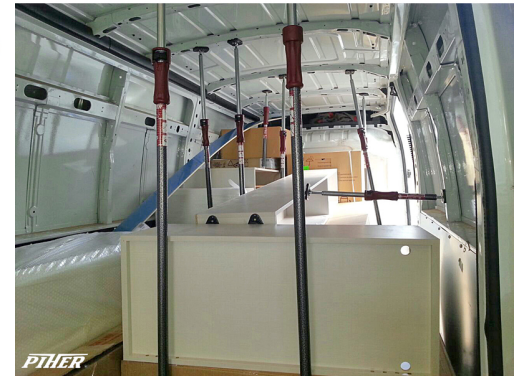

The Multiprop telescopic supports from Piher are the best on the market.
They feature tiltable anti-slip feet that adapt to any angle.
The patented brake system ensures quick extension and immediate braking.
The many optional accessories make them super versatile in use.

Adjustable pressure up to **300kg** by using trapezoidal threads.

PRODUCT INFORMATION

- Telescopic support