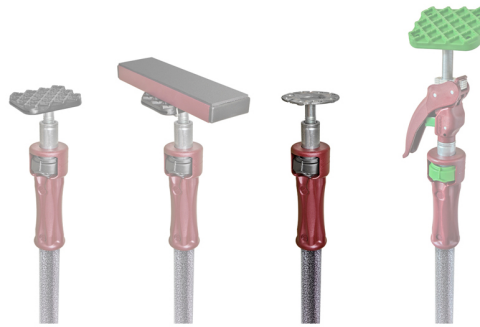

## PIHER - MULTIPROP P2 TELESCOPIC SUPPORT UP TO 170CM

**€44,55 (excl. VAT)**

The Multiprop telescopic supports from Piher are the best on the market.  
Adjustable pressure up to **300kg**.

Extendable from 95-170cm.

**SKU:** PIH-30011

**GALERIJAFBEELDINGEN**

The Multiprop telescopic supports from Piher are the best on the market.  
 They feature tiltable anti-slip feet that adapt to any angle.  
 The patented brake system ensures quick extension and immediate braking.  
 The many optional accessories make them super versatile in use.

## PRODUCT INFORMATION

- Telescopic support

- Adjustable pressure up to 300kg
  - Easy to use
- Anti-slip feet tiltable to any angle
  - Tubes of 1mm thick steel
- Nylon fiberglass reinforced handle
  - Patented system
  - Fully weather resistant
- Spring mechanism for quick lock

### DESCRIPTION

The Multiprop telescopic supports from Piher are the best on the market. They feature tiltable anti-slip feet that adapt to any angle. The patented brake system ensures quick extension and immediate braking. The many optional accessories make them super versatile in use. Adjustable pressure up to **300kg** by using trapezoidal threads.