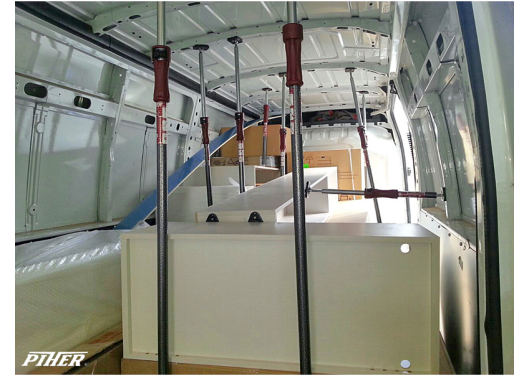

PIHER - MULTIPROP P3 TELESCOPIC SUPPORT UP TO 290CM

€49,64 (excl. VAT)

The Multiprop telescopic supports from Piher are the best on the market.
Adjustable pressure up to **300kg**.

Extendable from 155-290cm.

SKU: PIH-30012

GALERIJAFBEELDINGEN

The Multiprop telescopic supports from Piher are the best on the market.
 They feature tiltable anti-slip feet that adapt to any angle.
 The patented brake system ensures quick extension and immediate braking.
 The many optional accessories make them super versatile in use.

Adjustable pressure up to **300kg** by using trapezoidal threads.

PRODUCT INFORMATION

- Telescopic support

- Adjustable pressure up to 300kg
 - Easy to use
- Anti-slip feet tiltable to any angle
 - Tubes of 1mm thick steel
- Nylon fiberglass reinforced handle
 - Patented system
 - Fully weather resistant
- Spring mechanism for quick lock

DESCRIPTION

The Multiprop telescopic supports from Piher are the best on the market. They feature tiltable anti-slip feet that adapt to any angle. The patented brake system ensures quick extension and immediate braking. The many optional accessories make them super versatile in use. Adjustable pressure up to **300kg** by using trapezoidal threads.