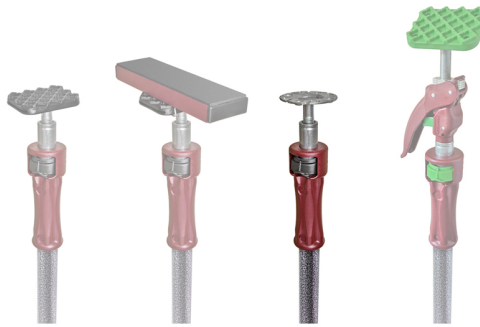

PIHER - MULTIPROP P3 TELESCOPIC SUPPORT UP TO 290CM

€49,64 (excl. VAT)

The Multiprop telescopic supports from Piher are the best on the market.
Adjustable pressure up to **300kg**.

Extendable from 155-290cm.

SKU: PIH-30012

GALERIJAFBEELDINGEN

The Multiprop telescopic supports from Piher are the best on the market.
 They feature tiltable anti-slip feet that adapt to any angle.
 The patented brake system ensures quick extension and immediate braking.
 The many optional accessories make them super versatile in use.

Adjustable pressure up to **300kg** by using trapezoidal threads.

PRODUCT INFORMATION

- Telescopic support

- Adjustable pressure up to 300kg
 - Easy to use
- Anti-slip feet tiltable to any angle
 - Tubes of 1mm thick steel
- Nylon fiberglass reinforced handle
 - Patented system
 - Fully weather resistant
- Spring mechanism for quick lock

DESCRIPTION

The Multiprop telescopic supports from Piher are the best on the market. They feature tiltable anti-slip feet that adapt to any angle. The patented brake system ensures quick extension and immediate braking. The many optional accessories make them super versatile in use. Adjustable pressure up to **300kg** by using trapezoidal threads.