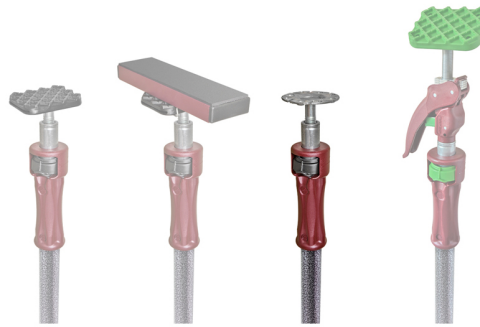

PIHER - MULTIPROP P4 TELESCOPIC SUPPORT UP TO 375CM

€55,23 (excl. VAT)

The Multiprop telescopic supports from Piher are the best on the market.
Adjustable pressure up to **300kg**.

Extendable from 200-375cm.

SKU: PIH-34004

GALERIJAFBEELDINGEN

The Multiprop telescopic supports from Piher are the best on the market.
 They feature tiltable anti-slip feet that adapt to any angle.
 The patented brake system ensures quick extension and immediate braking.
 The many optional accessories make them super versatile in use.

Adjustable pressure up to **300kg** by using trapezoidal threads.

PRODUCT INFORMATION

- Telescopic support

- Adjustable pressure up to 300kg
 - Easy to use
- Anti-slip feet tiltable to any angle
 - Tubes of 1mm thick steel
- Nylon fiberglass reinforced handle
 - Patented system
 - Fully weather resistant
- Spring mechanism for quick lock

DESCRIPTION

The Multiprop telescopic supports from Piher are the best on the market. They feature tiltable anti-slip feet that adapt to any angle. The patented brake system ensures quick extension and immediate braking. The many optional accessories make them super versatile in use. Adjustable pressure up to **300kg** by using trapezoidal threads.