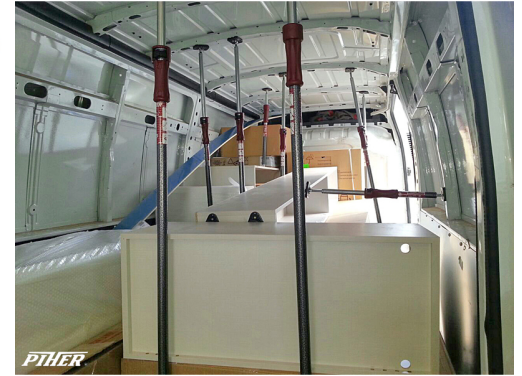

PIHER - MULTIPROP P4 TELESCOPIC SUPPORT UP TO 375CM

€55,23 (excl. VAT)

The Multiprop telescopic supports from Piher are the best on the market.
Adjustable pressure up to **300kg**.

Extendable from 200-375cm.

SKU: PIH-34004

GALERIJAFBEELDINGEN

The Multiprop telescopic supports from Piher are the best on the market.
 They feature tiltable anti-slip feet that adapt to any angle.
 The patented brake system ensures quick extension and immediate braking.
 The many optional accessories make them super versatile in use.

Adjustable pressure up to **300kg** by using trapezoidal threads.

PRODUCT INFORMATION

- Telescopic support

- Adjustable pressure up to 300kg
 - Easy to use
- Anti-slip feet tiltable to any angle
 - Tubes of 1mm thick steel
- Nylon fiberglass reinforced handle
 - Patented system
 - Fully weather resistant
- Spring mechanism for quick lock

DESCRIPTION

The Multiprop telescopic supports from Piher are the best on the market. They feature tiltable anti-slip feet that adapt to any angle. The patented brake system ensures quick extension and immediate braking. The many optional accessories make them super versatile in use. Adjustable pressure up to **300kg** by using trapezoidal threads.