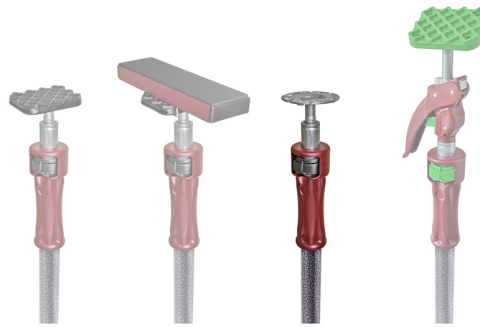

PIHER - MULTIPROP P0 TELESCOPIC SUPPORT UP TO 60CM

€38,88 (excl. VAT)

The Multiprop telescopic supports from Piher are the best on the market.
Adjustable pressure up to **300kg**.

Extendable from 40-60cm.

SKU: PIH-34000

GALERIJAFBEELDINGEN

The Multiprop telescopic supports from Piher are the best on the market.
 They feature tiltable anti-slip feet that adapt to any angle.
 The patented brake system ensures quick extension and immediate braking.
 The many optional accessories make them super versatile in use.

Adjustable pressure up to **300kg** by using trapezoidal threads.

PRODUCT INFORMATION

- Telescopic support

- Adjustable pressure up to 300kg
 - Easy to use
- Anti-slip feet tiltable to any angle
 - Tubes of 1mm thick steel
- Nylon fiberglass reinforced handle
 - Patented system
 - Fully weather resistant
- Spring mechanism for quick lock

DESCRIPTION

The Multiprop telescopic supports from Piher are the best on the market. They feature tiltable anti-slip feet that adapt to any angle. The patented brake system ensures quick extension and immediate braking. The many optional accessories make them super versatile in use. Adjustable pressure up to **300kg** by using trapezoidal threads.