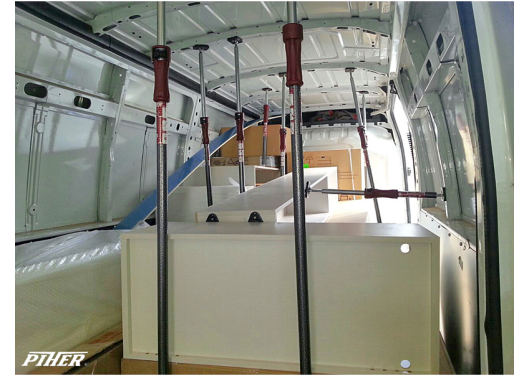

PIHER - MULTIPROP P0 TELESCOPIC SUPPORT UP TO 60CM

€38,88 (excl. VAT)

The Multiprop telescopic supports from Piher are the best on the market.
Adjustable pressure up to **300kg**.

Extendable from 40-60cm.

SKU: PIH-34000

GALERIJAFBEELDINGEN

The Multiprop telescopic supports from Piher are the best on the market.
 They feature tiltable anti-slip feet that adapt to any angle.
 The patented brake system ensures quick extension and immediate braking.
 The many optional accessories make them super versatile in use.

Adjustable pressure up to **300kg** by using trapezoidal threads.

PRODUCT INFORMATION

- Telescopic support

- Adjustable pressure up to 300kg
 - Easy to use
- Anti-slip feet tiltable to any angle
 - Tubes of 1mm thick steel
- Nylon fiberglass reinforced handle
 - Patented system
 - Fully weather resistant
- Spring mechanism for quick lock

DESCRIPTION

The Multiprop telescopic supports from Piher are the best on the market. They feature tiltable anti-slip feet that adapt to any angle. The patented brake system ensures quick extension and immediate braking. The many optional accessories make them super versatile in use. Adjustable pressure up to **300kg** by using trapezoidal threads.