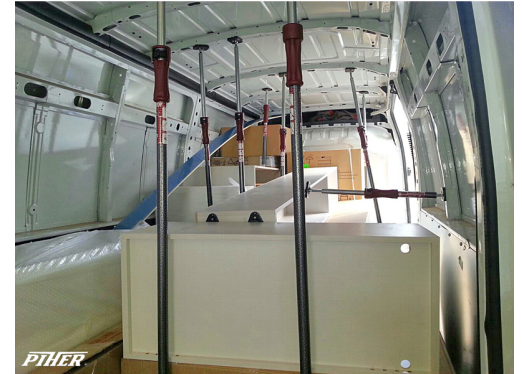

PIHER - MULTIPROP P0 TELESCOPIC SUPPORT UP TO 60CM

€38,88 (excl. VAT)

The Multiprop telescopic supports from Piher are the best on the market.
Adjustable pressure up to **300kg**.

Extendable from 40-60cm.

SKU: PIH-34000

GALERIJAFBEELDINGEN

The Multiprop telescopic supports from Piher are the best on the market.
 They feature tiltable anti-slip feet that adapt to any angle.
 The patented brake system ensures quick extension and immediate braking.
 The many optional accessories make them super versatile in use.

Adjustable pressure up to **300kg** by using trapezoidal threads.

PRODUCT INFORMATION

- Telescopic support

- Adjustable pressure up to 300kg
 - Easy to use
- Anti-slip feet tiltable to any angle
 - Tubes of 1mm thick steel
- Nylon fiberglass reinforced handle
 - Patented system
 - Fully weather resistant
- Spring mechanism for quick lock

DESCRIPTION

The Multiprop telescopic supports from Piher are the best on the market. They feature tiltable anti-slip feet that adapt to any angle. The patented brake system ensures quick extension and immediate braking. The many optional accessories make them super versatile in use. Adjustable pressure up to **300kg** by using trapezoidal threads.