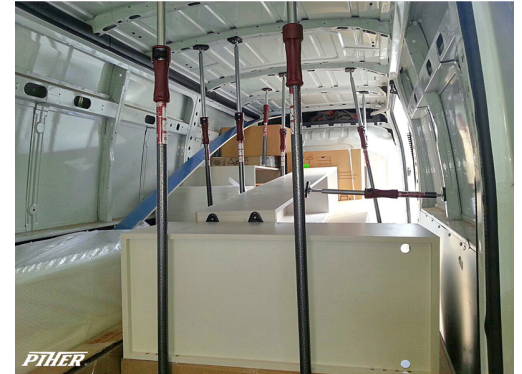

## PIHER - MULTIPROP P0 TELESCOPIC SUPPORT UP TO 60CM

**€37,93 (excl. VAT)**

The Multiprop telescopic supports from Piher are the best on the market.  
Adjustable pressure up to **300kg**.

Extendable from 40-60cm.

**SKU:** PIH-34000

**GALERIJAFBEELDINGEN**

The Multiprop telescopic supports from Piher are the best on the market.  
 They feature tiltable anti-slip feet that adapt to any angle.  
 The patented brake system ensures quick extension and immediate braking.  
 The many optional accessories make them super versatile in use.

Adjustable pressure up to **300kg** by using trapezoidal threads.

## PRODUCT INFORMATION

- Telescopic support

- Adjustable pressure up to 300kg
  - Easy to use
- Anti-slip feet tiltable to any angle
  - Tubes of 1mm thick steel
- Nylon fiberglass reinforced handle
  - Patented system
  - Fully weather resistant
- Spring mechanism for quick lock