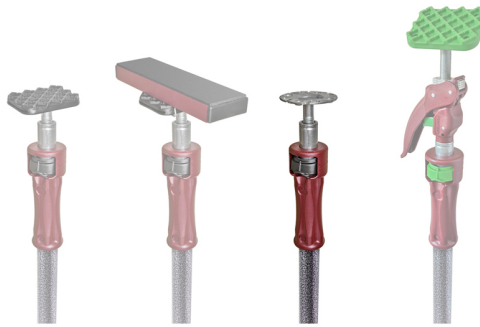

## PIHER - MULTIPROP P0 TELESCOPIC SUPPORT UP TO 60CM

**€37,93 (excl. VAT)**

The Multiprop telescopic supports from Piher are the best on the market.  
Adjustable pressure up to **300kg**.

Extendable from 40-60cm.

**SKU:** PIH-34000

**GALERIJAFBEELDINGEN**

The Multiprop telescopic supports from Piher are the best on the market.  
 They feature tiltable anti-slip feet that adapt to any angle.  
 The patented brake system ensures quick extension and immediate braking.  
 The many optional accessories make them super versatile in use.

## PRODUCT INFORMATION

- Telescopic support

- Adjustable pressure up to 300kg
  - Easy to use
- Anti-slip feet tiltable to any angle
  - Tubes of 1mm thick steel
- Nylon fiberglass reinforced handle
  - Patented system
  - Fully weather resistant
- Spring mechanism for quick lock

### DESCRIPTION

The Multiprop telescopic supports from Piher are the best on the market. They feature tiltable anti-slip feet that adapt to any angle. The patented brake system ensures quick extension and immediate braking. The many optional accessories make them super versatile in use. Adjustable pressure up to **300kg** by using trapezoidal threads.