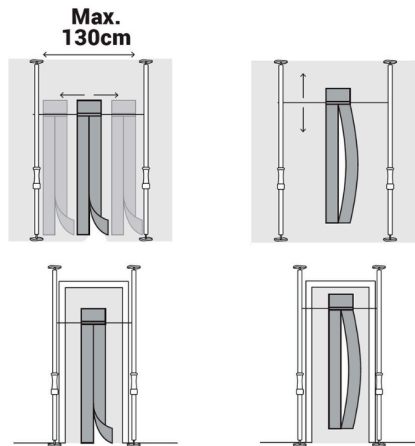

SKU: PIH-34018

GALERIJAFBEELDINGEN

This complete set of dust-free work with a **magnetic door** is ready to assemble. With this set you can create a completely dust-free space in no time. Keeps dust and odors from other parts of the building. Ideal for renovations and refurbishments, but is now also used en masse during COVID-19 in office spaces, hospitals, etc. to create separated spaces. **No zipper like the competition, the door is magnetic, so you always have**