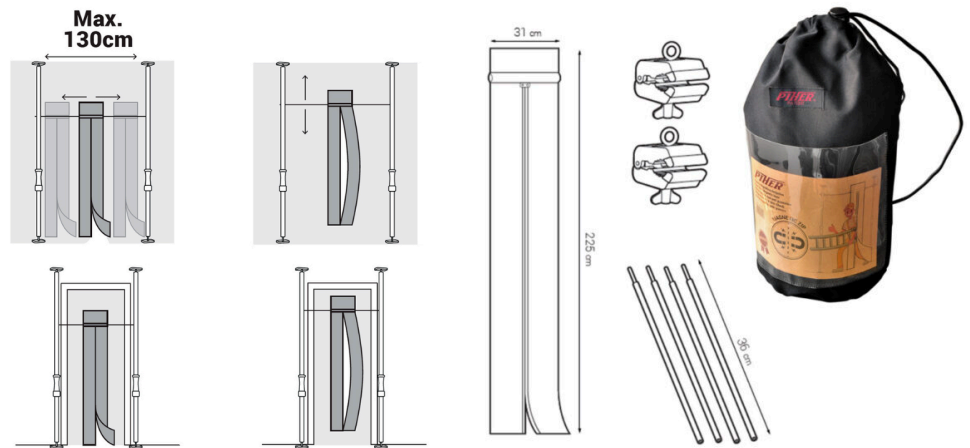

SKU: PIH-34018

GALERIJAFBEELDINGEN

This complete set of dust-free work with a **magnetic door** is ready to assemble. With this set you can create a completely dust-free space in no time. Keeps dust and odors from other parts of the building. Ideal for renovations and refurbishments, but is now also used en masse during COVID-19 in office spaces, hospitals, etc. to create separated spaces. **No zipper like the competition, the door is magnetic, so you always have**