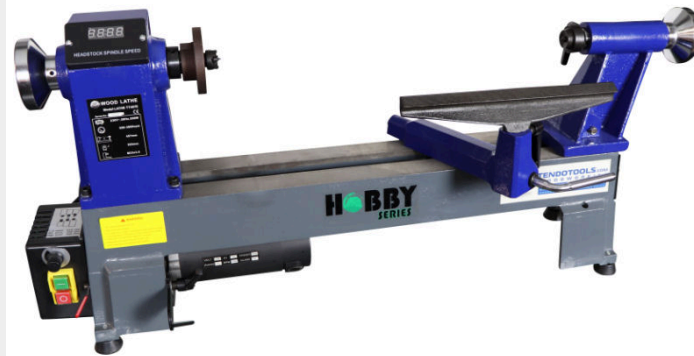

PROMOPACK LATHE TT457E

~~€751,24~~ **€681,81 (excl. VAT)**

Promotional package of wood lathe TT457E including Powergrip set, set of woodturning tools and sharpening set with diamond. Thanks to the stability of its cast iron frame, the TT457E lathe guarantees a precise finish without vibrations. With its comprehensive basic equipment (LED display, continuous rotation speed control, etc.), this is the ideal entry-level model for hobbyists and amateur handymen.

SKU: PP1760

GALERIJAFBEELDINGEN

Promotional package of wood lathe TT457E including Powergrip set, set of woodturning tools and sharpening set with diamond. Thanks to the stability of its cast iron frame, the TT457E lathe guarantees a precise finish without vibrations. With its comprehensive basic equipment (LED display, continuous rotation speed control, etc.), this is the ideal entry-level model for hobbyists and amateur handymen.

PRODUCT INFORMATION

- Composed promotional package

DESCRIPTION

Promotional package of wood lathe TT457E including Powergrip set, set of woodturning tools and sharpening set with diamond. Thanks to the stability of its cast iron frame, the TT457E lathe guarantees a precise finish without vibrations. With its comprehensive basic equipment (LED display, continuous rotation speed control, etc.), this is the ideal entry-level model for hobbyists and amateur handymen.