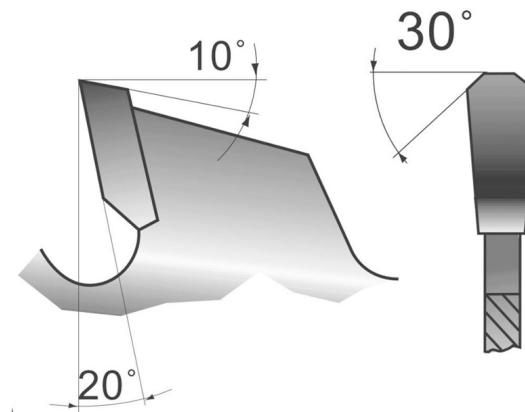

### Saw blade with 20 teeth

Construction saw blade with 'flat angle' teeth and a wide back for improved support of the tooth. With few teeth for a rough and fast cut of the wood. Equipped with teeth in high quality carbide (widia). Suitable for use on pallet wood or wood with remnants of nails,... Thanks to the wide back, the teeth are less likely to be damaged if you hit nails or other debris in the wood during sawing. Ideal for construction site saws or tilting log saws. Made in Germany, take advantage of the extremely solid German quality.

### Saw blade with 20 teeth

Construction saw blade with 'flat angle' teeth and a wide back for improved support of the tooth. With few teeth for a rough and fast cut of the wood. Equipped with teeth in high quality carbide (widia). Suitable for use on pallet wood or wood with remnants of nails,... Thanks to the wide back, the teeth are less likely to be damaged if you hit nails or other debris in the wood during sawing. Ideal for construction site saws or tilting log saws.

## ADDITIONAL INFORMATION

<b>Weight</b>	1 kg
<b>Diameter sawblade</b>	300mm
<b>Shaft diameter</b>	30 mm
<b>Thickness teeth</b>	3,2mm
<b>Number of teeth</b>	20